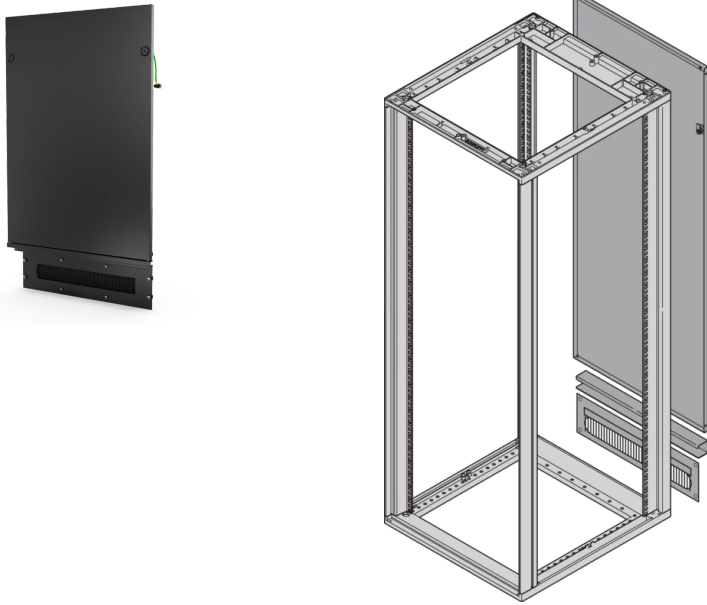

25230-434 NOVASTAR REAR PANEL WITH CABLE DUCTING, RAL 7021, 20 U 553W

KEY FEATURES

Cable ducting and door hinge bracket

Cable ducting can be fitted at top or bottom

2-twist-locking catches (Torx-T30, with 1/4-turn)

Incl. grounding

St, 1 mm

3 U cable ducting for cabinet heights 16, 20, 38, 47 U; 4 U cable ducting for cabinet heights 25, 34, 43 U

PRODUCT ATTRIBUTES

Product Type: Cabinet/Rack Panel

Product Family: Novastar

Type: Rear Panel

Color: Black Grey

Color Code: RAL 7021

Rack Height: 20 U

Height: 911 mm

Width: 553 mm

ADDITIONAL PRODUCT DETAILS

Novastar Rear Panel with 3 U cable ducting for improved cable management.