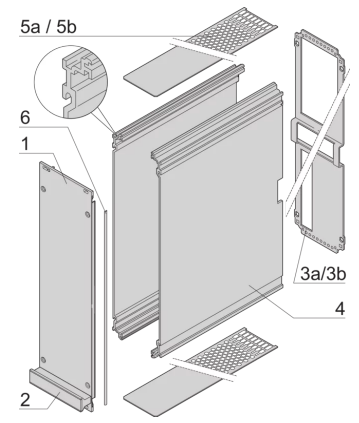

## KEY FEATURES

---

Rear panel with cut-out for single connector (conforms to EN 60603, DIN 41612, construction types: B, C, D, F, H, Q, R, S)

Extruded side panels with groove to right and left, to insert a PCB (board position in accordance with standard in left side panel only)