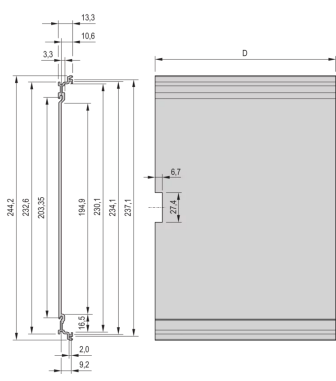

## KEY FEATURES

---

Rear panel with cut-out for single connector (conforms to EN 60603, DIN 41612, construction types: B, C, D, F, H, Q, R, S)

Extruded side panels with groove to right and left, to insert a PCB (board position in accordance with standard in left side panel only)

## PRODUCT ATTRIBUTES

---

Product Type: Cassette

Type: Frame Type Plug-in Units PRO

Handle Type: Trapezoid

Rack Height: 6 U

Rack Width: 10 HP

Depth: 227 mm