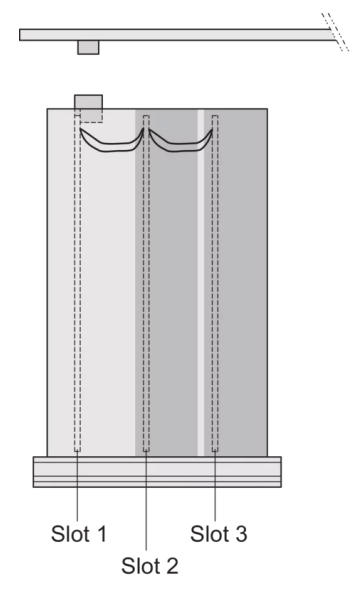

## KEY FEATURES

---

Rear panel with cut-out for single connector (conforms to EN 60603, DIN 41612, construction types: B, C, D, F, H, Q, R, S)

Extruded side panels with groove to right and left, to insert a PCB (board position in accordance with standard in left side panel only)