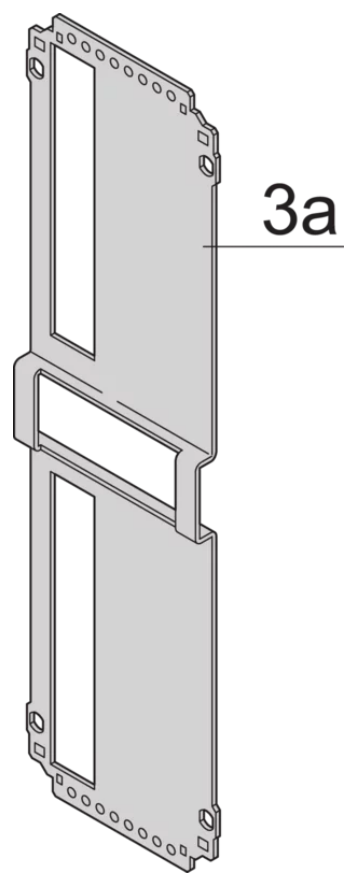

24813-960 FRAME TYPE PLUG-IN UNIT PRO KIT, SHIELDED, PLAIN COVER, 1 CONNECTOR, 6 U, 10 HP, 227 MM

## KEY FEATURES

---

Rear panel with cut-out for single connector (conforms to EN 60603, DIN 41612, construction types: B, C, D, F, H, Q, R, S)

Extruded side panels with groove to right and left, to insert a PCB (board position in accordance with standard in left side panel only)

EMC Shielding: Yes

EMC Gasket Type: Textile

Rear Panel Type: Single Connector Cut-Out

Cover Plate Type: Cover Plate without Perforation

Material: Aluminum

Front Finish: Anodized

Rear Finish: Anodized