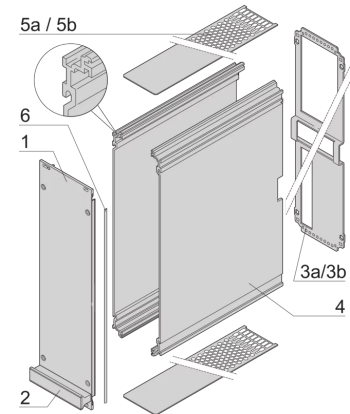

## KEY FEATURES

---

Cover plate with perforation, for guide rails (airflow approx. 60-%)

Rear panel with cut-out for multiple connectors

Extruded side panels with groove to right and left, to insert a PCB (board position in accordance with standard in left side panel only)