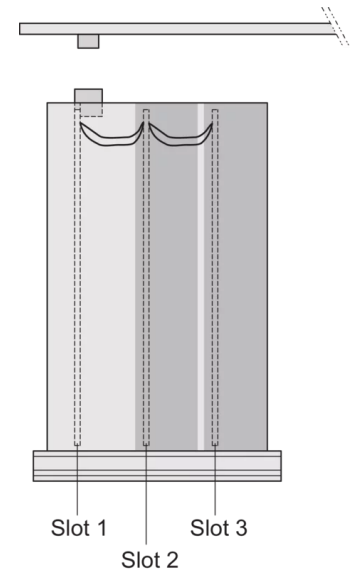

## KEY FEATURES

---

Cover plate with perforation, for guide rails (airflow approx. 60-%)

Rear panel with cut-out for multiple connectors

Extruded side panels with groove to right and left, to insert a PCB (board position in accordance with standard in left side panel only)

## PRODUCT ATTRIBUTES

---

Product Type: Cassette

Type: Frame Type Plug-in Units PRO

Handle Type: Trapezoid

Rack Height: 6 U

Rack Width: 10 HP

Depth: 167 mm