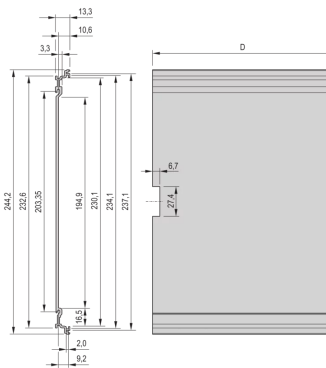

## KEY FEATURES

---

Cover plate with perforation, for guide rails (airflow approx. 60-%)

Rear panel with cut-out for multiple connectors

Extruded side panels with groove to right and left, to insert a PCB (board position in accordance with standard in left side panel only)

## PRODUCT ATTRIBUTES

---

Product Type: Cassette

Type: Frame Type Plug-in Units PRO

Handle Type: Trapezoid

Rack Height: 6 U

Rack Width: 10 HP

Depth: 167 mm