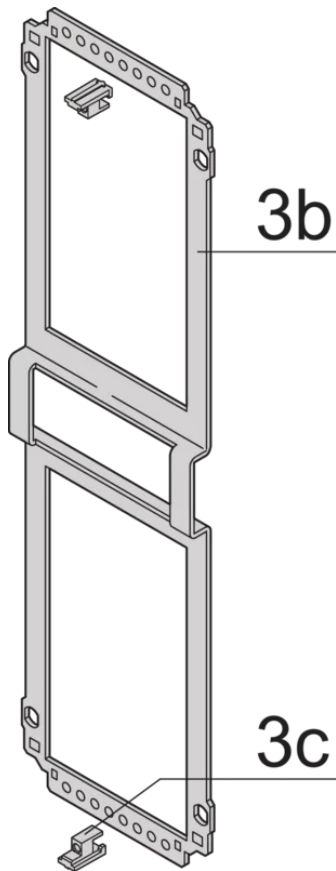

24813-810 FRAME TYPE PLUG-IN UNIT PRO KIT, SHIELDED, PERFORATED, MULTIPLE CONNECTORS, 6 U, 10 HP, 167 MM

## KEY FEATURES

---

Cover plate with perforation, for guide rails (airflow approx. 60-%)

Rear panel with cut-out for multiple connectors

Extruded side panels with groove to right and left, to insert a PCB (board position in accordance with standard in left side panel only)

## PRODUCT ATTRIBUTES

---

Product Type: Cassette

Type: Frame Type Plug-in Units PRO

Handle Type: Trapezoid

Rack Height: 6 U

Rack Width: 10 HP

Depth: 167 mm

EMC Shielding: Yes

EMC Gasket Type: Textile

Rear Panel Type: Multiple Connector Cut-Out

Cover Plate Type: Cover Plate with Perforation for Guide Rails

Material: Aluminum

Front Finish: Anodized

Rear Finish: Anodized