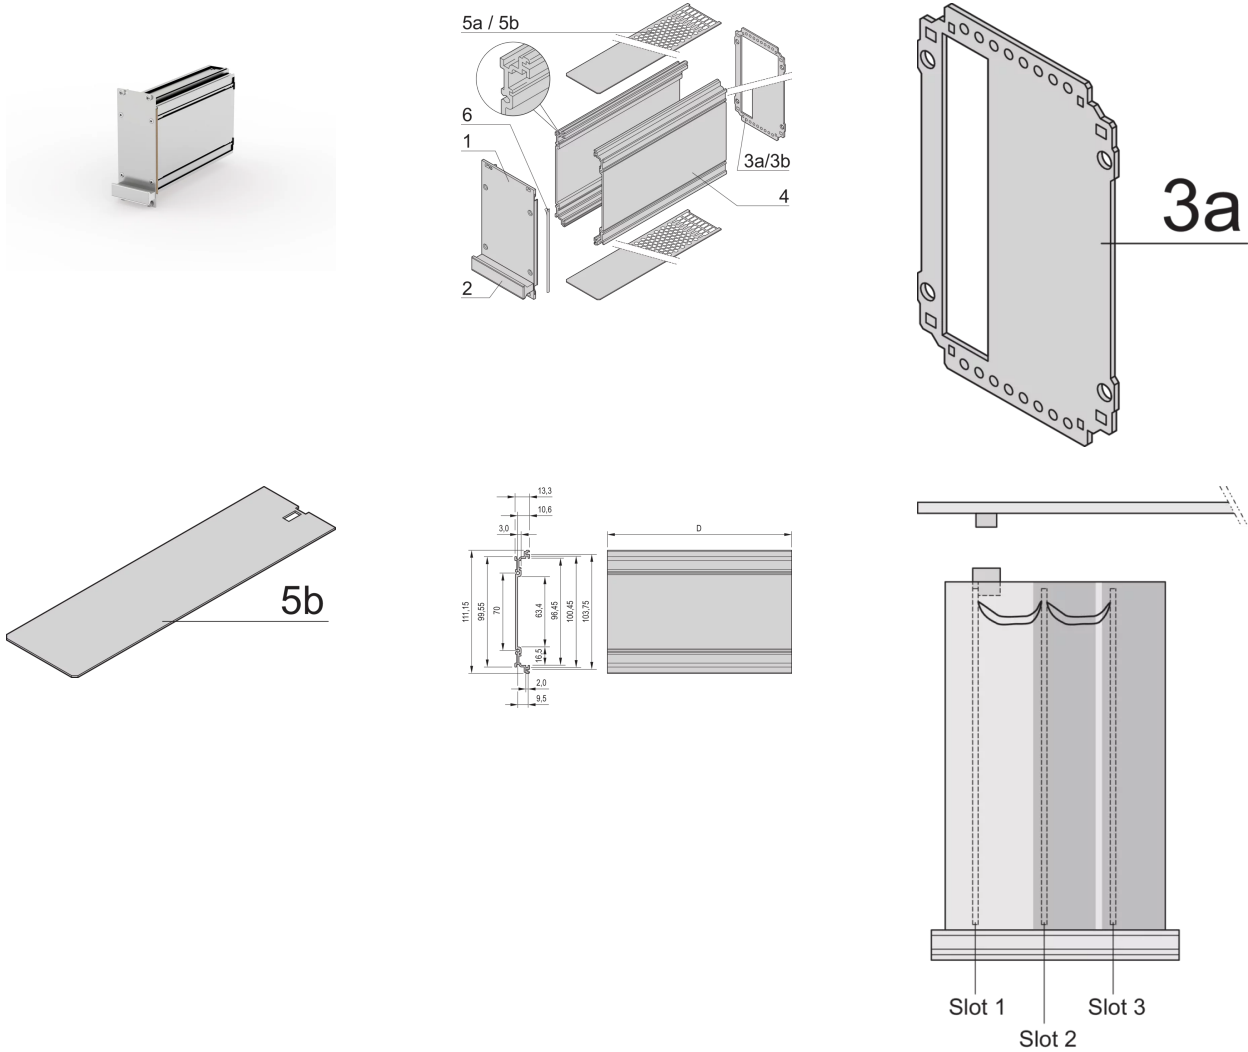

24813-410 FRAME TYPE PLUG-IN UNIT PRO KIT, SHIELDED, PLAIN COVER, 1 CONNECTOR, 3 U, 10 HP, 167 MM

**KEY FEATURES**

Rear panel with cut-out for single connector (conforms to EN 60603, DIN 41612, construction types: B, C, D, F, H, Q, R, S)

Extruded side panels with groove to right and left, to insert a PCB (board position in accordance with standard in left side panel only)

Plain cover plates

## PRODUCT ATTRIBUTES

---

Product Type: Cassette

Type: Frame Type Plug-in Units PRO

Handle Type: Trapezoid

Rack Height: 3 U

Rack Width: 10 HP

Depth: 167 mm

EMC Shielding: Yes

EMC Gasket Type: Textile

Rear Panel Type: Single Connector Cut-Out

Cover Plate Type: Cover Plate without Perforation

Material: Aluminum

Front Finish: Anodized

Rear Finish: Anodized