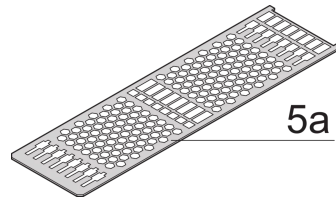

24812-721 FRAME TYPE PLUG-IN UNIT PRO KIT, PERFORATED COVERS, 1 CONNECTOR, 6 U, 21 HP, 167 MM

## KEY FEATURES

---

Extruded side panels right and left, with grooves for insertion of a printed circuit board (standard board position is on the left only)

Rear panel with cut-out for single connector (conforms to EN 60603, DIN 41612, construction types: B, C, D, F, H, Q, R, S)

Cover plate with perforation, for guide rails (airflow approx. 60%); please order guide rails separately

EMC Shielding: No

Rear Panel Type: Single Connector Cut-Out

Cover Plate Type: Cover Plate with Perforation for Guide Rails

Material: Aluminum

Front Finish: Anodized

Rear Finish: Anodized

Cooling: Perforated