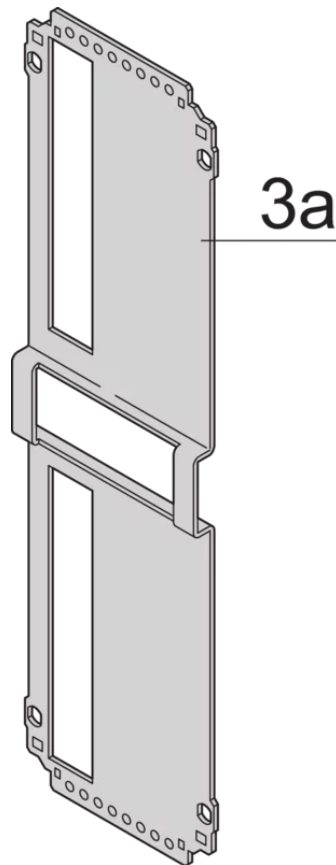

24812-721 FRAME TYPE PLUG-IN UNIT PRO KIT, PERFORATED COVERS, 1 CONNECTOR, 6 U, 21 HP, 167 MM

## KEY FEATURES

---

Extruded side panels right and left, with grooves for insertion of a printed circuit board (standard board position is on the left only)

Rear panel with cut-out for single connector (conforms to EN 60603, DIN 41612, construction types: B, C, D, F, H, Q, R, S)

Cover plate with perforation, for guide rails (airflow approx. 60%); please order guide rails separately

EMC Shielding: No

Rear Panel Type: Single Connector Cut-Out

Cover Plate Type: Cover Plate with Perforation for Guide Rails

Material: Aluminum

Front Finish: Anodized

Rear Finish: Anodized

Cooling: Perforated