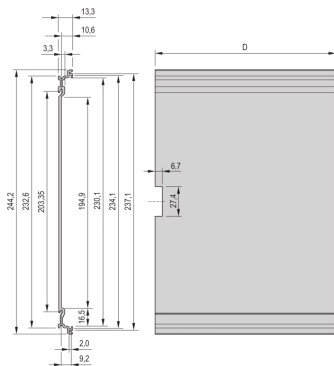

## KEY FEATURES

---

Extruded side panels right and left, with grooves for insertion of a printed circuit board (standard board position is on the left only)

Rear panel with cut-out for single connector (conforms to EN 60603, DIN 41612, construction types: B, C, D, F, H, Q, R, S)

## PRODUCT ATTRIBUTES

---

Product Type: Cassette

Type: Frame Type Plug-in Units PRO

Handle Type: Trapezoid

Rack Height: 6 U

Rack Width: 21 HP

Depth: 167 mm