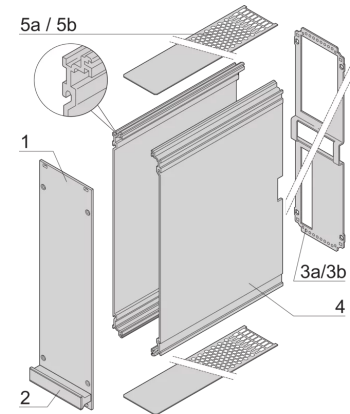

## KEY FEATURES

---

Extruded side panels right and left, with grooves for insertion of a printed circuit board (standard board position is on the left only)

Rear panel with cut-out for single connector (conforms to EN 60603, DIN 41612, construction types: B, C, D, F, H, Q, R, S)