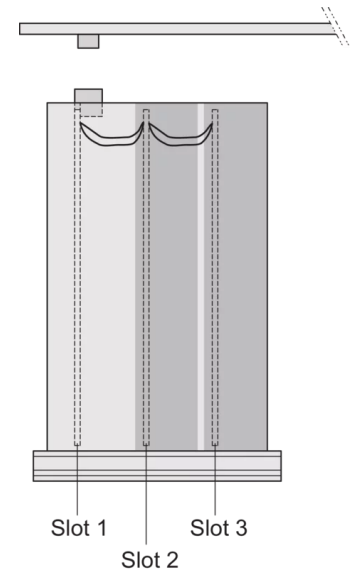

## KEY FEATURES

---

Extruded side panels right and left, with grooves for insertion of a printed circuit board (standard board position is on the left only)

Rear panel with cut-out for single connector (conforms to EN 60603, DIN 41612, construction types: B, C, D, F, H, Q, R, S)

## PRODUCT ATTRIBUTES

---

Product Type: Cassette

Type: Frame Type Plug-in Units PRO

Handle Type: Trapezoid

Rack Height: 6 U

Rack Width: 21 HP

Depth: 167 mm