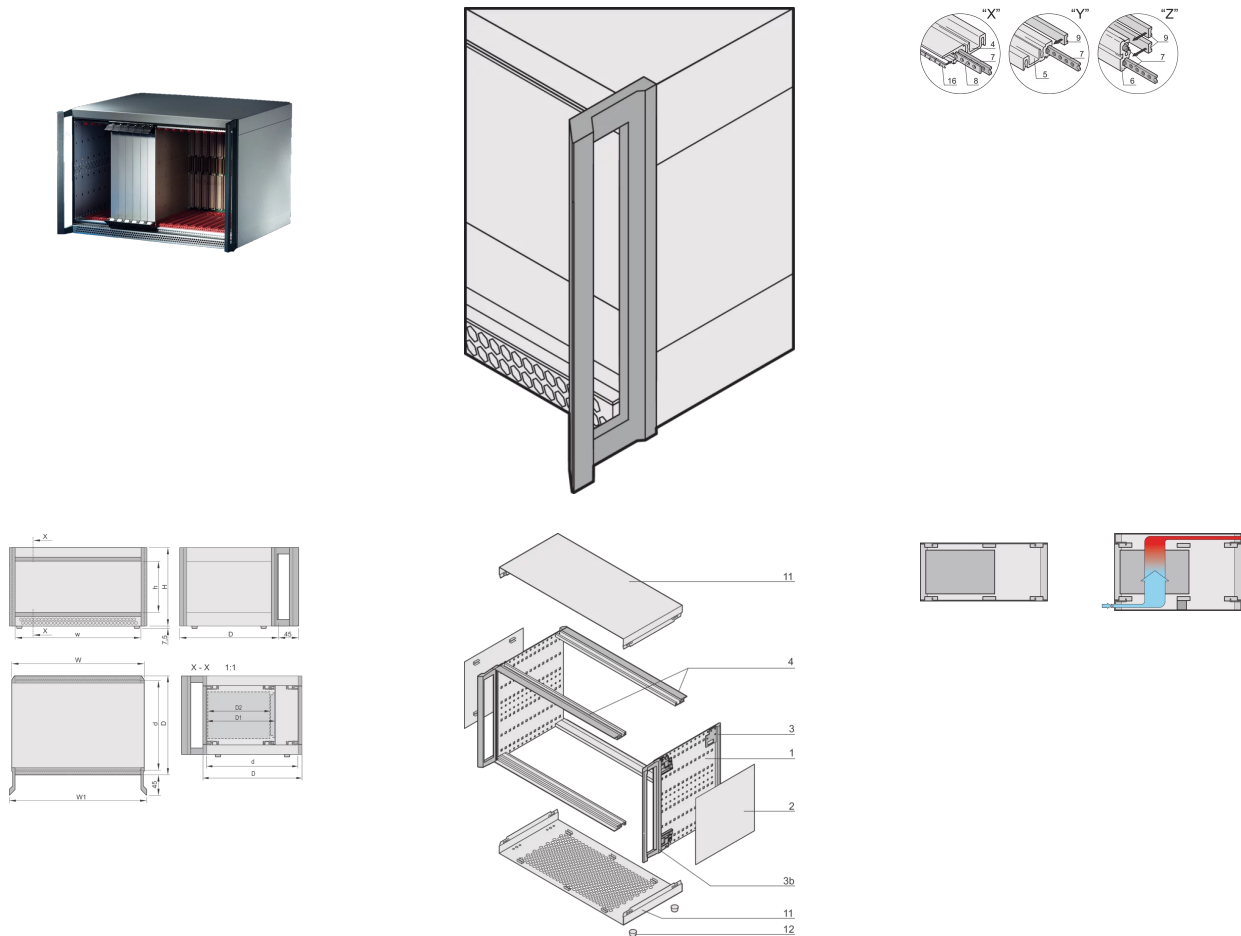

### KEY FEATURES

Cases for individual assembly with 19" standard components or specific internal mounting, e.g. with mounting plate

Retrofittable EMC shielding

Version with front handles, no visible screws

The case has 2 x 1/2 U clearances for ventilation beneath and above the board cage

For board depth 160 mm, 220 mm, 280 mm, and 340 mm (depending on case depth)

Symmetrical design, identical front and rear side