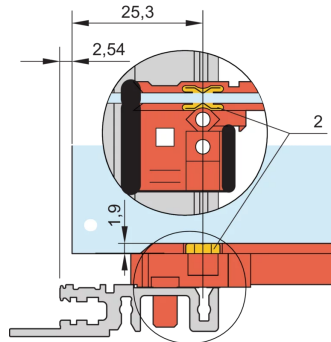

24564-151 EUROPACPRO SIDE PANEL FOR TEXTILE GASKET, TYPE H, HEAVY, 3 U, 355 MM

KEY FEATURES

For high mechanical demands, 19" bracket, tox-cold welded, Al, 2-mm, clear passivated, front anodized

Versions for EMC textile gasket

PRODUCT ATTRIBUTES

Product Type: Side Panel

Product Family: EuropacPRO

Type: Type H

Rack Height: 3 U

Board Depth: 355 mm

Package Quantity: 2

Depth: 355 mm

ADDITIONAL PRODUCT DETAILS

Side Panel, Type H, with handle holes, tox welded to the 19" bracket for textile gasket.

Side panel and 19" bracket are tox-cold welded together. tox = Clinching technique, without add aids. This takes place with special tools and high pressure.

Please order front handles separately.

9 U version available on request.