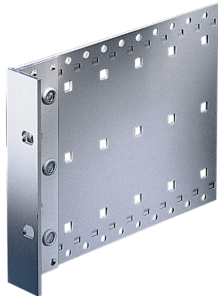

24564-151 EUROPACPRO SIDE PANEL FOR TEXTILE GASKET, TYPE H, HEAVY, 3 U, 355 MM

KEY FEATURES

For high mechanical demands, 19" bracket, tox-cold welded, Al, 2-mm, clear passivated, front anodized

Versions for EMC textile gasket

PRODUCT ATTRIBUTES

Product Type: Side Panel

Product Family: EuropacPRO

Type: Type H

Rack Height: 3 U

Board Depth: 355 mm

Package Quantity: 2

Depth: 355 mm

ADDITIONAL PRODUCT DETAILS

Side Panel, Type H, with handle holes, tox welded to the 19" bracket for textile gasket.

Side panel and 19" bracket are tox-cold welded together. tox = Clinching technique, without add aids. This takes place with special tools and high pressure.

Please order front handles separately.

9 U version available on request.