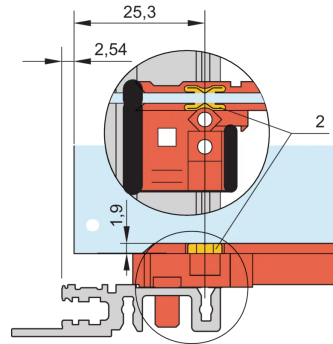

## 24564-145 EUROPACPRO SIDE PANEL FOR TEXTILE GASKET, TYPE H, HEAVY, 3 U, 175 MM

Combinations of horizontal rails and side panels

\*+\* = can be combined, -\* = combination not recommended

Horizontal rail	Side panel 1	Side panel 2	Side panel 3	Side panel 4
Horizontal rail 1	-	+	+	+
Horizontal rail 2	+	+	+	+
Horizontal rail 3	+	+	-	-
Horizontal rail 4	+	+	-	-
Horizontal rail 5	+	+	-	-

### KEY FEATURES

For high mechanical demands, 19" bracket, tox-cold welded, Al, 2-mm, clear passivated, front anodized

Versions for EMC textile gasket

### PRODUCT ATTRIBUTES

Product Type: Side Panel

Product Family: EuropacPRO

Type: Type H

Rack Height: 3 U

Board Depth: 175 mm

Package Quantity: 2

Depth: 175 mm

### ADDITIONAL PRODUCT DETAILS

Side Panel, Type H, with handle holes, tox welded to the 19" bracket for textile gasket.

Side panel and 19" bracket are tox-cold welded together. tox = Clinching technique, without add aids. This takes place with special tools and high pressure.