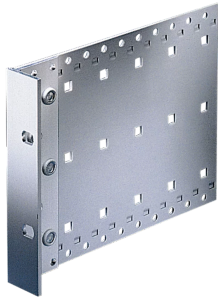

## 24564-145 EUROPACPRO SIDE PANEL FOR TEXTILE GASKET, TYPE H, HEAVY, 3 U, 175 MM

Combinations of horizontal rails and side panels

\*+\* = can be combined, -\* = combination not recommended

Horizontal rail	Side panel 1	Side panel 2	Side panel 3	Side panel 4
Horizontal rail 1	-	+	+	+
Horizontal rail 2	+	+	+	+
Horizontal rail 3	+	+	-	-
Horizontal rail 4	+	+	-	-
Horizontal rail 5	+	+	-	-

Horizontal rail 1, Horizontal rail 2, Horizontal rail 3, Horizontal rail 4, Horizontal rail 5

### KEY FEATURES

For high mechanical demands, 19" bracket, tox-cold welded, Al, 2-mm, clear passivated, front anodized

Versions for EMC textile gasket

### ADDITIONAL PRODUCT DETAILS

Side Panel, Type H, with handle holes, tox welded to the 19" bracket for textile gasket.

Side panel and 19" bracket are tox-cold welded together. tox = Clinching technique, without add aids. This takes place with special tools and high pressure.