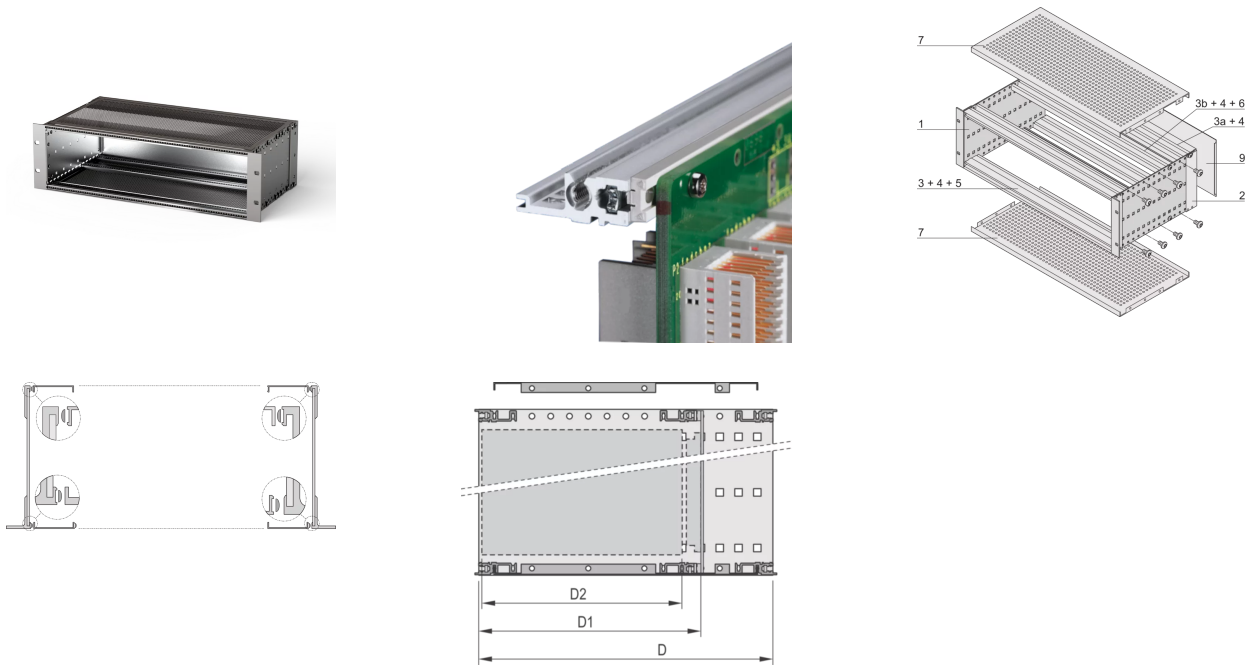

24563-174 EUROPACPRO 19" SUBRACK KIT FOR BACKPLANE, HEAVY, SHIELDED, 3 U, 355 MM

**KEY FEATURES**

Subrack with side panel type H ("Heavy"), 19" bracket is firmly fixed to side panel (tox-cold welded)

Modifications such as cutouts, different finishes or dimensions available

Supplied as space-saving flat-pack

Aluminum construction

Horizontal rail type "Heavy"

Rear horizontal rail for backplane mounting with insulation strip

EMC of approximately 40 dB at 1 GHz, 30 dB at 2 GHz, assuming that the front is covered with shielded front panels, testing in accordance with VG 95373 part 15

Internal and external dimensions in accordance with: IEC 60297-3-100, -101, IEEE 1101.1

Shock and vibration tested to the German "Bahn" standards BN 411002, BN 411003

IP 20, in accordance with IEC 60529

## PRODUCT ATTRIBUTES

---

Product Type: Subrack/Chassis

Rack Height: 3 U

Rack Width: 84 HP

Depth: 355 mm

For Mounting: Backplane

Board Depth: 160 mm; 220 mm; 280 mm / 160 mm; 220 mm; 280 mm / 160 mm; 220 mm; 280 mm