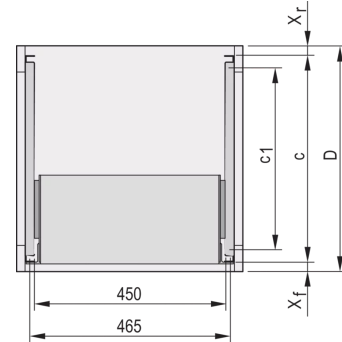

## 24562-473 TELESCOPIC SLIDES C-PROFILE FOR CABINET-FOR FITTING VARISTAR, 1200 MM

### KEY FEATURES

For mounting 84 HP wide subracks in the 19" plane

Loading capacity: 25 kg per pair

The guiding profile (1) is matched to the fixing dimension in the cabinet (it is bolted to the 19" profile of the cabinet); the adaptor Rail (3) is matched to the depth and fixing dimension on the subrack (it is inserted into the guiding profile like a telescopic slide)

### PRODUCT ATTRIBUTES

Product Type: Telescopic Slide

Product Family: Varistar

Type: C Profile

Depth: 1200 mm

### ADDITIONAL PRODUCT DETAILS

Telescopic slides-with-guiding profile-for fitting in cabinets with 25 kg load capacity.

No protection against extraction, no stop at full extension.

The reinforcement Rail and the C-Rails have been tested in accordance with the Russian atomic energy authority GAN standards.