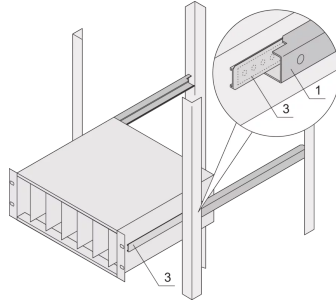

## 24562-473 TELESCOPIC SLIDES C-PROFILE FOR CABINET-FOR FITTING VARISTAR, 1200 MM

### KEY FEATURES

For mounting 84 HP wide subracks in the 19" plane

Loading capacity: 25 kg per pair

The guiding profile (1) is matched to the fixing dimension in the cabinet (it is bolted to the 19" profile of the cabinet); the adaptor Rail (3) is matched to the depth and fixing dimension on the subrack (it is inserted into the guiding profile like a telescopic slide)

### ADDITIONAL PRODUCT DETAILS

Telescopic slides-with-guiding profile-for fitting in cabinets with 25 kg load capacity.

No protection against extraction, no stop at full extension.

The reinforcement Rail and the C-Rails have been tested in accordance with the Russian atomic energy authority GAN standards.