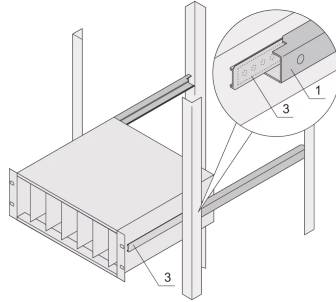

24562-449 TELESCOPIC SLIDES C-PROFILE FOR CABINET-FOR FITTING EURORACK, 600 MM

KEY FEATURES

For mounting 84 HP wide subracks in the 19" plane

Loading capacity: 25 kg per pair

The guiding profile (1) is matched to the fixing dimension in the cabinet (it is bolted to the 19" profile of the cabinet); the adaptor Rail (3) is matched to the depth and fixing dimension on the subrack (it is inserted into the guiding profile like a telescopic slide)

PRODUCT ATTRIBUTES

Product Type: Telescopic Slide

Product Family: Eurorack

Type: C Profile

Depth: 600 mm

Package Quantity: 2

ADDITIONAL PRODUCT DETAILS

Telescopic slides-with-guiding profile-for fitting in cabinets with 25 kg load capacity.