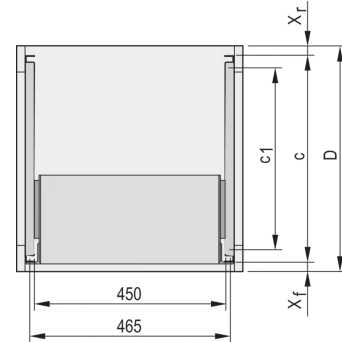

24562-449 TELESCOPIC SLIDES C-PROFILE FOR CABINET-FOR FITTING EURORACK, 600 MM

KEY FEATURES

For mounting 84 HP wide subracks in the 19" plane

Loading capacity: 25 kg per pair

The guiding profile (1) is matched to the fixing dimension in the cabinet (it is bolted to the 19" profile of the cabinet); the adaptor Rail (3) is matched to the depth and fixing dimension on the subrack (it is inserted into the guiding profile like a telescopic slide)

PRODUCT ATTRIBUTES

Product Type: Telescopic Slide

Product Family: Eurorack

Type: C Profile

Depth: 600 mm

Package Quantity: 2

ADDITIONAL PRODUCT DETAILS

Telescopic slides-with-guiding profile-for fitting in cabinets with 25 kg load capacity.