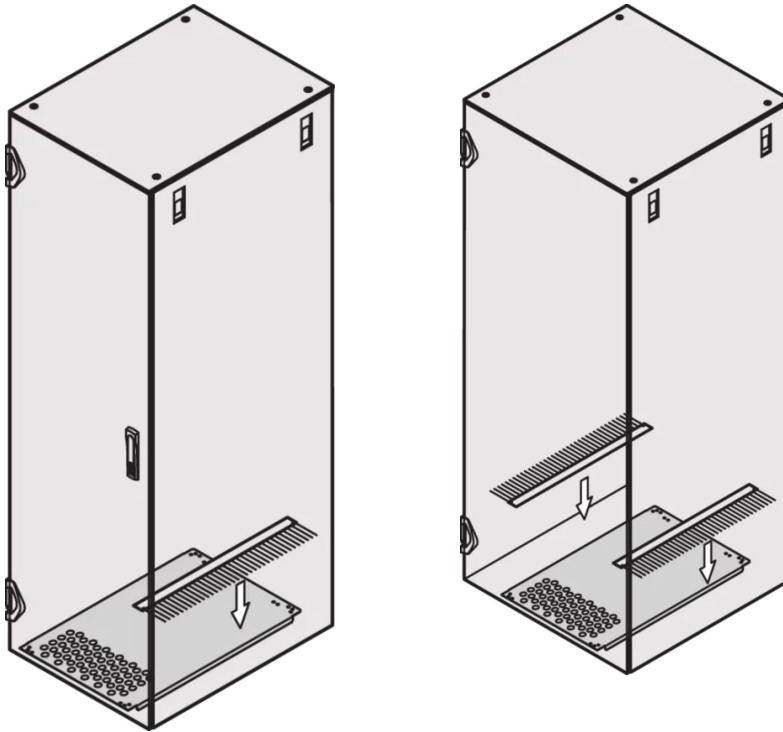

23130-377 VARISTAR BRUSH STRIP FOR BASE PLATE, 1200D

**KEY FEATURES**

Cut-outs for cable entry in the base plate can be finished aesthetically by installing the brush strip

**PRODUCT ATTRIBUTES**

Product Type: Brush Strip

Product Family: Varistar

Works With: Base Plate

Color: Black

Width: 200 mm

**ADDITIONAL PRODUCT DETAILS**

Multi Piece Brush strip to close side opening of base plate (for side cable routing); 1-brush strip for various breadths.