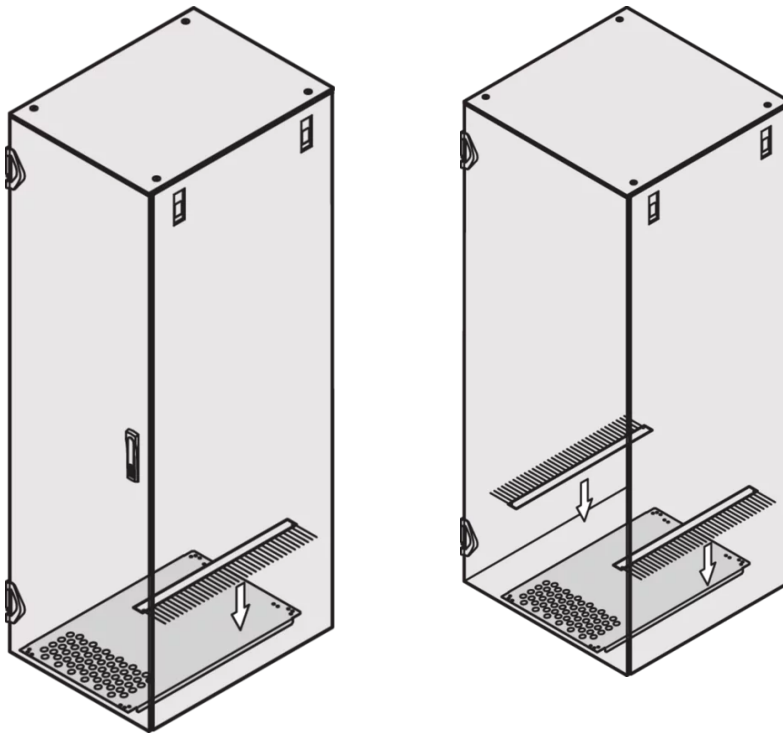

23130-374 VARISTAR BRUSH STRIP FOR BASE PLATE, 900D

KEY FEATURES

Cut-outs for cable entry in the base plate can be finished aesthetically by installing the brush strip

PRODUCT ATTRIBUTES

Product Type: Brush Strip

Product Family: Varistar

Works With: Base Plate

Color: Black

Width: 200 mm

ADDITIONAL PRODUCT DETAILS

Multi Piece Brush strip to close side opening of base plate (for side cable routing); 1-brush strip for various breadths.