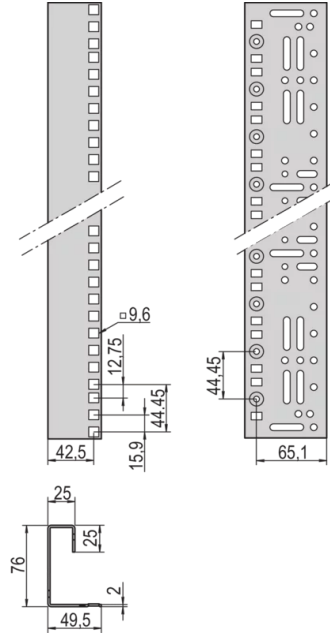

## KEY FEATURES

---

Depth-adjustable in 25 mm increments

In accordance with IEC-60297-1 (DIN-41-494, Part-1)

Assembly in 600 mm wide cabinets directly on the frame

St, 2 mm, at 800 mm width adapter bracket for reduced width is necessary, for partial-height mounting depth members are necessary

Dimensions are printed in U increments (1 ... 47 U)

Subsequent assembly possible

Height: 1800 mm

Length: 1695 mm

Package Quantity: 1

Package Unit: Pair

## ADDITIONAL PRODUCT DETAILS

---

Slide mount with adjustable increments.

For 19" partial-height mounting depth members are necessary.

Metric panel/slide mounts available on request.