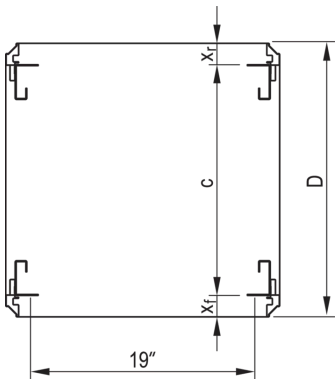

## KEY FEATURES

---

Depth-adjustable in 25 mm increments

In accordance with IEC-60297-1 (DIN-41-494, Part-1)

Assembly in 600 mm wide cabinets directly on the frame

St, 2 mm, at 800 mm width adapter bracket for reduced width is necessary, for partial-height mounting depth members are necessary

Dimensions are printed in U increments (1 ... 47 U)

Subsequent assembly possible

Height: 1800 mm

Length: 1695 mm

Package Quantity: 1

Package Unit: Pair