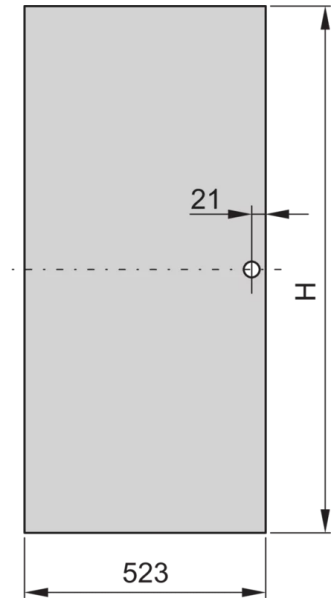

23117-015 EURORACK STEEL DOOR, 180° OPENING ANGLE, RAL 7021, 38 U
600W

KEY FEATURES

Can be mounted on all four sides

St, 1 mm

PRODUCT ATTRIBUTES

Product Type: Cabinet Door

Product Family: Eurorack

Type: Steel Door

Color: Black Grey

Color Code: RAL 7021

Rack Height: 38 U

Height: 1798 mm

Width: 600 mm

ADDITIONAL PRODUCT DETAILS

Steel door for Aluminum frame cabinets with 120° mobility and mountable on all 4 sides. The door comes with lever handle and safety locks and keys.