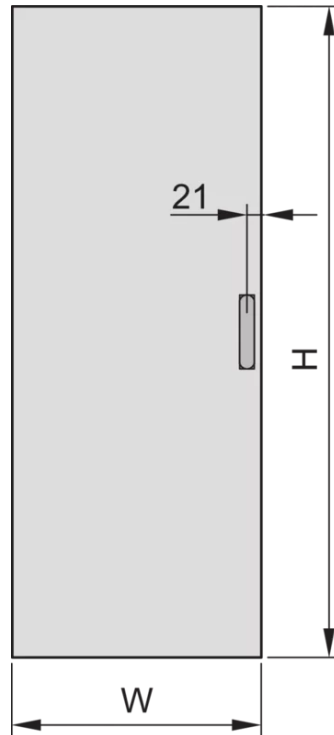

23117-015 EURORACK STEEL DOOR, 180° OPENING ANGLE, RAL 7021, 38 U
600W

KEY FEATURES

Can be mounted on all four sides

St, 1 mm

PRODUCT ATTRIBUTES

Product Type: Cabinet Door

Product Family: Eurorack

Type: Steel Door

Color: Black Grey

Color Code: RAL 7021

Rack Height: 38 U

Height: 1798 mm

Width: 600 mm

ADDITIONAL PRODUCT DETAILS

Steel door for Aluminum frame cabinets with 120° mobility and mountable on all 4 sides. The door comes with lever handle and safety locks and keys.