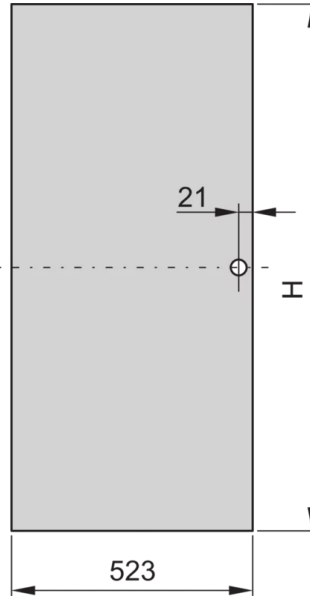

23117-013 EURORACK STEEL DOOR, 180° OPENING ANGLE, RAL 7021, 29 U
600W

KEY FEATURES

Can be mounted on all four sides

St, 1 mm

PRODUCT ATTRIBUTES

Product Type: Cabinet Door

Product Family: Eurorack

Type: Steel Door

Color: Black Grey

Color Code: RAL 7021

Rack Height: 29 U

Height: 1398 mm

Width: 600 mm

ADDITIONAL PRODUCT DETAILS

Steel door for Aluminum frame cabinets with 120° mobility and mountable on all 4 sides. The door comes with lever handle and safety locks and keys.