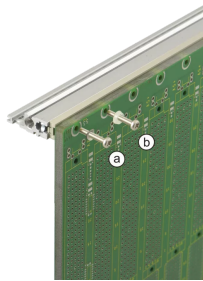

## 23001-537 VME64X BACKPLANE, 6 U, 7 SLOT WITH P0

Monolithic backplane, 6 U with J1 and J2 plane

Connection or isolation between the digital GND and chassis GND can be changed via screw

Termination passive

Electronic automatic daisy chain (EDC)

Supply voltages can be applied via powerbugs (ring tag M4) or FASTON