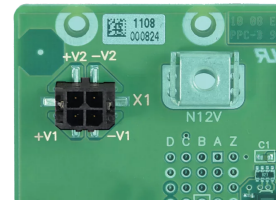

## 23001-537 VME64X BACKPLANE, 6 U, 7 SLOT WITH P0

Monolithic backplane, 6 U with J1 and J2 plane

Connection or isolation between the digital GND and chassis GND can be changed via screw

Termination passive

Electronic automatic daisy chain (EDC)

Supply voltages can be applied via powerbugs (ring tag M4) or FASTON

### PRODUCT ATTRIBUTES

Product Type: Backplane

Number of Slots: 7

Rack Height: 6 U

Backplane Type: VME64x with EDC

System Slot: Slot 1 Left

Slot Width: 4 HP

Connector Type: DIN 41612, VME64x

Power Connector Type: Power Bugs for M4 Cable Lugs

Utility Connector Type: SMCQ, 12-pin

Width: 140.8 mm