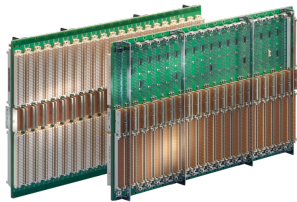

## 23001-537 VME64X BACKPLANE, 6 U, 7 SLOT WITH P0

### PRODUCT ATTRIBUTES

Product Type: Backplane

Number of Slots: 7

Rack Height: 6 U

Backplane Type: VME64x with EDC

System Slot: Slot 1 Left

Slot Width: 4 HP

Connector Type: DIN 41612, VME64x