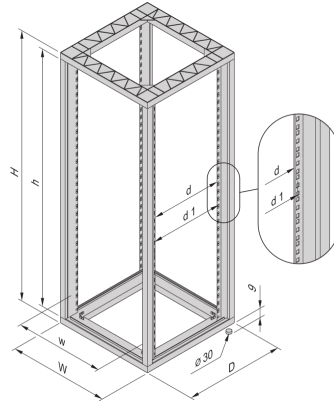

22117-987 EURORACK UNIVERSAL CABINET FRAME, 25 U 600W 600D

KEY FEATURES

Finish: RAL 7021

Screw-fixed, frame Al die-cast, uprights Al extrusion

Other dimensions available on request

19" plane, depth-adjustable in 25 mm increments, can be assembled with depth members and 19" panel/slide mounts

Height: 1220 mm

Width: 600 mm

Depth: 600 mm

Static Load: 400 kg

ADDITIONAL PRODUCT DETAILS

Screw-fixed, frame Al die-cast, uprights Al extrusion.

CERTIFICATIONS

North America