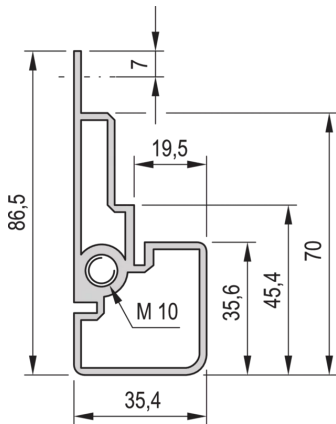

22117-987 EURORACK UNIVERSAL CABINET FRAME, 25 U 600W 600D

KEY FEATURES

Finish: RAL 7021

Screw-fixed, frame Al die-cast, uprights Al extrusion

Other dimensions available on request

19" plane, depth-adjustable in 25 mm increments, can be assembled with depth members and 19" panel/slide mounts

Height: 1220 mm

Width: 600 mm

Depth: 600 mm

Static Load: 400 kg

ADDITIONAL PRODUCT DETAILS

Screw-fixed, frame Al die-cast, uprights Al extrusion.

CERTIFICATIONS

North America