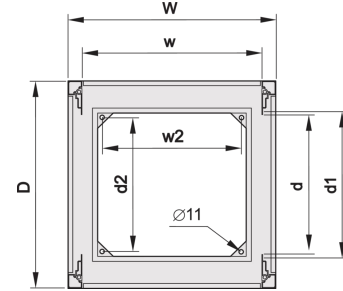

22117-987 EURORACK UNIVERSAL CABINET FRAME, 25 U 600W 600D

KEY FEATURES

Finish: RAL 7021

Screw-fixed, frame Al die-cast, uprights Al extrusion

Other dimensions available on request

19" plane, depth-adjustable in 25 mm increments, can be assembled with depth members and 19" panel/slide mounts

Height: 1220 mm

Width: 600 mm

Depth: 600 mm

Static Load: 400 kg

ADDITIONAL PRODUCT DETAILS

Screw-fixed, frame Al die-cast, uprights Al extrusion.

CERTIFICATIONS

North America