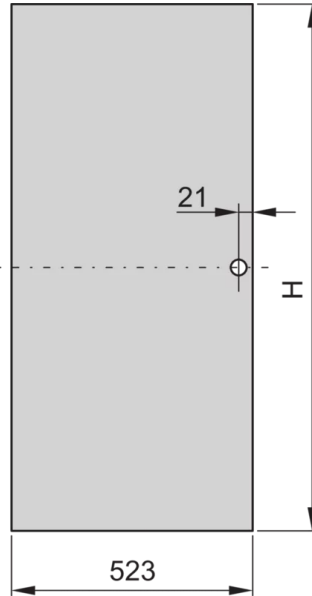

22117-975 EURORACK STEEL DOOR, 180° OPENING ANGLE, RAL 7021, 47 U
600W

KEY FEATURES

Can be mounted on all four sides

St, 1 mm

PRODUCT ATTRIBUTES

Product Type: Cabinet Door

Product Family: Eurorack

Type: Steel Door

Color: Black Grey

Color Code: RAL 7021

Rack Height: 47 U

Height: 2198 mm

Width: 600 mm

ADDITIONAL PRODUCT DETAILS

Steel door for Aluminum frame cabinets with 120° mobility and mountable on all 4 sides. The door comes with lever handle and safety locks and keys.