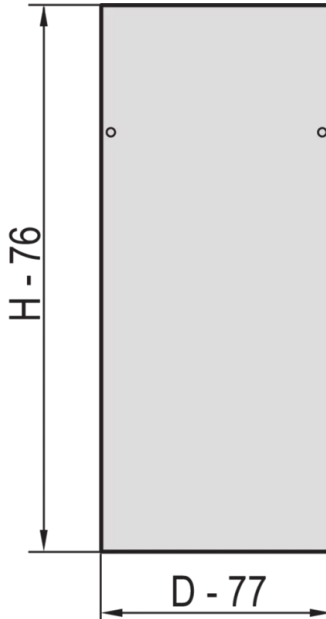

22117-961 EURORACK SIDE PANEL WITH SIDE PANEL CATCHES, RAL 7021, 38 U
600D

KEY FEATURES

Assembly to frame with 2 side panel catches

St, 1 mm

PRODUCT ATTRIBUTES

Product Type: Cabinet/Rack Panel

Product Family: Eurorack

Type: Side Panel

Color: Black Grey

Color Code: RAL 7021

Rack Height: 38 U

Height: 1798 mm

Depth: 600 mm

ADDITIONAL PRODUCT DETAILS

Steel Side Panels for aluminum frame with quick fastner for easy mounting and installation.