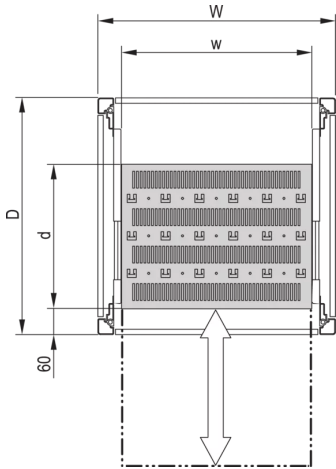

22117-862 EURORACK SHELF, TELESCOPIC, FOR UNIVERSAL FRAME, 800W 500D

KEY FEATURES

Load-carrying capacity: 50-kg

Fixing type: Telescopic slides suspended in cabinet uprights (shelf can be bolted on)

PRODUCT ATTRIBUTES

Product Type: Shelf

Product Family: Eurorack

Type: Telescopic Shelf

Width: 800 mm

Depth: 600 mm

ADDITIONAL PRODUCT DETAILS

Full depth telescopic shelf for Universal Aluminum Frame with load capacity of 50 kg and designed for easy mounting and installation.