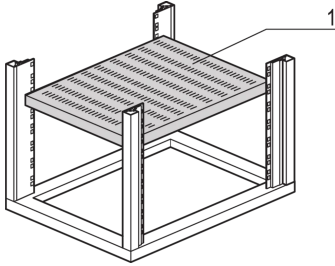

22117-846 EURORACK SHELF, STATIONARY, FOR UNIVERSAL FRAME, 600W 600D

KEY FEATURES

Load-carrying capacity 75 kg

Assembly: Snap-in and screw-fixed directly in universal upright

PRODUCT ATTRIBUTES

Product Type: Shelf

Product Family: Eurorack

Type: Stationary Shelf

Width: 600 mm

Depth: 600 mm

ADDITIONAL PRODUCT DETAILS

Full depth Stationary shelf for Universal Aluminum Frame with load capacity of 75 kg and designed for easy mounting and installation.