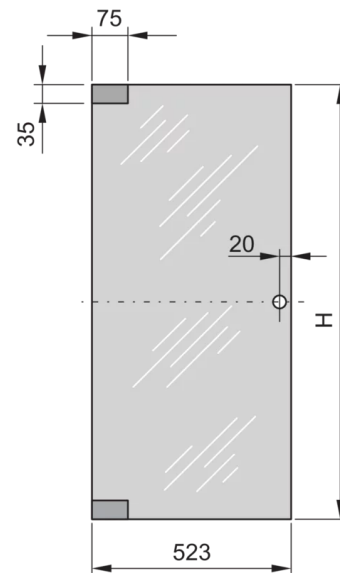

22117-237 EURORACK GLASS DOOR, 180° OPENING ANGLE, 43 U 800W

KEY FEATURES

Can be mounted on all four sides

Glass, smoke gray, Security, 6 mm

PRODUCT ATTRIBUTES

Product Type: Cabinet Door

Product Family: Eurorack

Type: Glass Door

Color: Black Grey

Color Code: RAL 7021

Rack Height: 43 U

Height: 2020 mm

Width: 800 mm

North America

All locations
+1.763.422.2661
Chat with us:
schroff.nvent.com