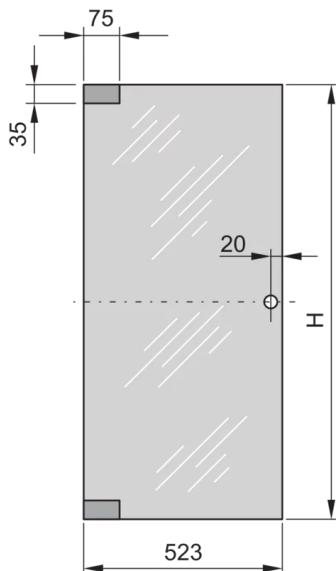

22117-228 EURORACK GLASS DOOR, 180° OPENING ANGLE, 38 U 600W

KEY FEATURES

Can be mounted on all four sides

Glass, smoke gray, Security, 6 mm

PRODUCT ATTRIBUTES

Product Type: Cabinet Door

Product Family: Eurorack

Type: Glass Door

Color: Black Grey

Color Code: RAL 7021

Rack Height: 38 U

Height: 1798 mm

Width: 600 mm

North America

All locations
+1.763.422.2661
Chat with us:
schroff.nvent.com