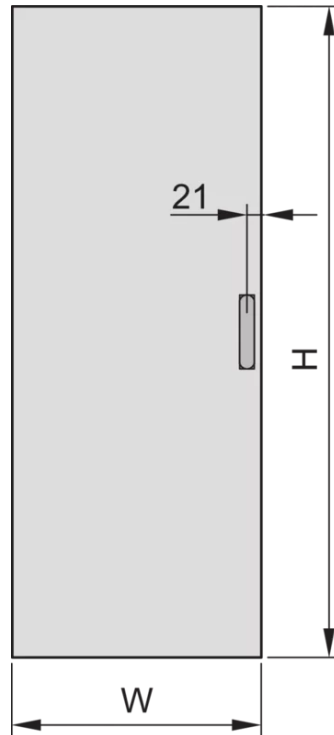

22117-191 EURORACK STEEL DOOR, 180° OPENING ANGLE, RAL 7035, 43 U
600W

KEY FEATURES

Can be mounted on all four sides

St, 1 mm

PRODUCT ATTRIBUTES

Product Type: Cabinet Door

Product Family: Eurorack

Type: Steel Door

Color: Light Grey

Color Code: RAL 7035

Rack Height: 43 U

Height: 2020 mm

Width: 600 mm

ADDITIONAL PRODUCT DETAILS

Steel door for Aluminum frame cabinets with 120° mobility and mountable on all 4 sides. The door comes with lever handle and safety locks and keys.