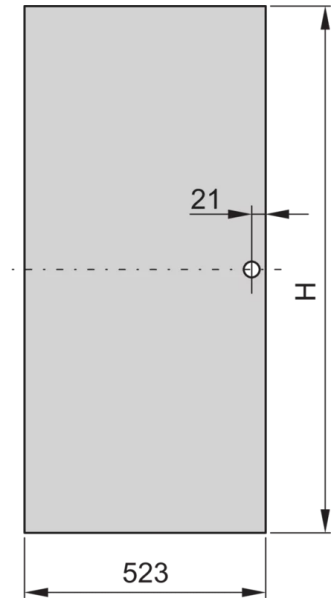

22117-191 EURORACK STEEL DOOR, 180° OPENING ANGLE, RAL 7035, 43 U
600W

KEY FEATURES

Can be mounted on all four sides

St, 1 mm

PRODUCT ATTRIBUTES

Product Type: Cabinet Door

Product Family: Eurorack

Type: Steel Door

Color: Light Grey

Color Code: RAL 7035

Rack Height: 43 U

Height: 2020 mm

Width: 600 mm

ADDITIONAL PRODUCT DETAILS

Steel door for Aluminum frame cabinets with 120° mobility and mountable on all 4 sides. The door comes with lever handle and safety locks and keys.