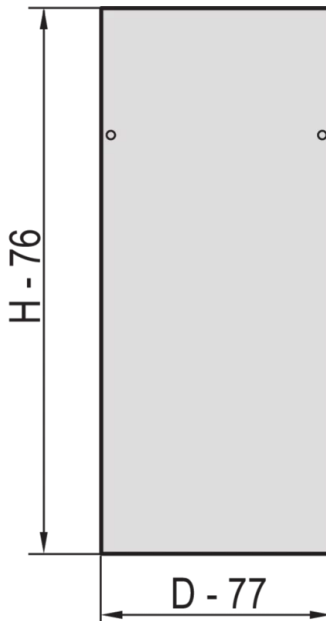

22117-175 EURORACK SIDE PANEL WITH SAFETY LOCK, RAL 7035, 43 U 600D

KEY FEATURES

St, 1 mm

Assembly to frame with 2 safety locks

PRODUCT ATTRIBUTES

Product Type: Cabinet/Rack Panel

Product Family: Eurorack

Type: Side Panel

Color: Light Grey

Color Code: RAL 7035

Rack Height: 43 U

Height: 2020 mm

Depth: 600 mm

ADDITIONAL PRODUCT DETAILS

Steel Side Panels for aluminum frame with quick fastner for easy mounting and installation and safety locks for intrusion prevention.