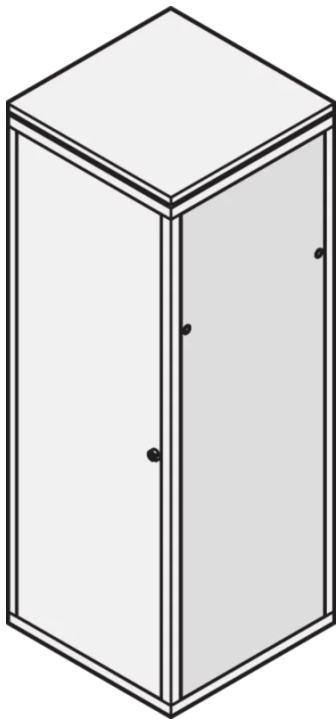

22117-175 EURORACK SIDE PANEL WITH SAFETY LOCK, RAL 7035, 43 U 600D

KEY FEATURES

St, 1 mm

Assembly to frame with 2 safety locks

PRODUCT ATTRIBUTES

Product Type: Cabinet/Rack Panel

Product Family: Eurorack

Type: Side Panel

Color: Light Grey

Color Code: RAL 7035

Rack Height: 43 U

Height: 2020 mm

Depth: 600 mm

ADDITIONAL PRODUCT DETAILS

Steel Side Panels for aluminum frame with quick fastner for easy mounting and installation and safety locks for intrusion prevention.