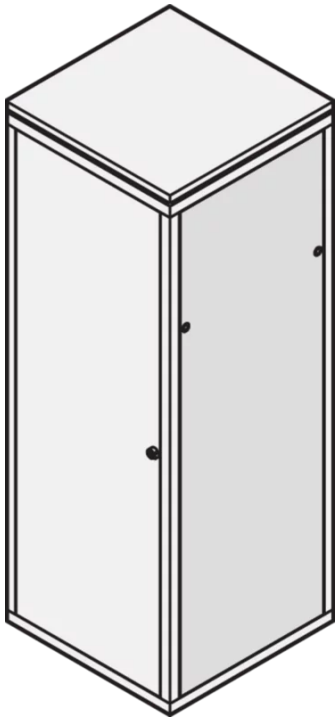

22117-174 EURORACK SIDE PANEL WITH SAFETY LOCK, RAL 7035, 38 U 600D

**KEY FEATURES**

St, 1 mm

Assembly to frame with 2 safety locks

PRODUCT ATTRIBUTES

Product Type: Cabinet/Rack Panel

Product Family: Eurorack

Type: Side Panel

Color: Light Grey

Color Code: RAL 7035

Rack Height: 38 U

Height: 1798 mm

Depth: 600 mm

ADDITIONAL PRODUCT DETAILS

Steel Side Panels for aluminum frame with quick fastner for easy mounting and installation and safety locks for intrusio prevention.