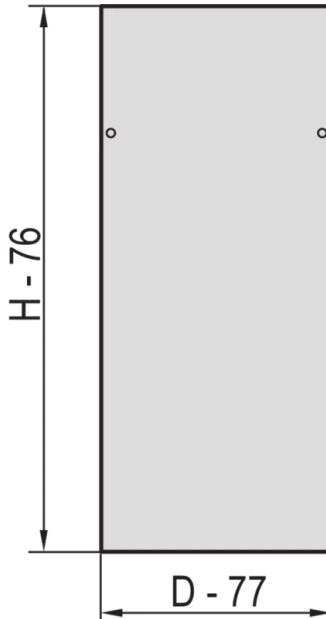

22117-174 EURORACK SIDE PANEL WITH SAFETY LOCK, RAL 7035, 38 U 600D

**KEY FEATURES**

St, 1 mm

Assembly to frame with 2 safety locks

PRODUCT ATTRIBUTES

Product Type: Cabinet/Rack Panel

Product Family: Eurorack

Type: Side Panel

Color: Light Grey

Color Code: RAL 7035

Rack Height: 38 U

Height: 1798 mm

Depth: 600 mm

ADDITIONAL PRODUCT DETAILS

Steel Side Panels for aluminum frame with quick fastner for easy mounting and installation and safety locks for intrusio prevention.