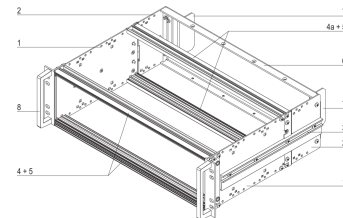

21500-029 EUROPACPRO 19" SUBRACK KIT FOR RAILWAY, RETROFIT SHIELDING, SNCF, 3 U, 84 HP, 320 MM

KEY FEATURES

SNCF listed, EuropacPRO-fer, tested to NF F 61-005 and NF F 60-002

The 19" bracket is firmly fixed to the side panel (tox-cold welded) and is especially suited for high mechanical stresses (vibration resistance)

Lateral support bars to NFF standard facilitate insertion of subrack into the (cabinet) frame. The double 19" screwing position adds to additional safety (NFF standard)

IP 20, in accordance with IEC 60529

Modifications such as cutouts, different finishes or dimensions available

Supplied as space-saving flat-pack

Aluminum construction

Horizontal rail type "Heavy"

PRODUCT ATTRIBUTES

Product Type: Subrack/Chassis

Rack Height: 3 U

Rack Width: 84 HP

Depth: 320 mm

For Mounting: Backplane

Board Depth: 220 mm

EMC Shielding: No

EMC Gasket Type: Textile

Static Load: 15 kg