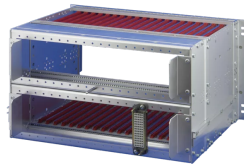

21500-029 EUROPACPRO 19" SUBRACK KIT FOR RAILWAY, RETROFIT SHIELDING, SNCF, 3 U, 84 HP, 320 MM

KEY FEATURES

SNCF listed, EuropacPRO-fer, tested to NF F 61-005 and NF F 60-002

The 19" bracket is firmly fixed to the side panel (tox-cold welded) and is especially suited for high mechanical stresses (vibration resistance)

Lateral support bars to NFF standard facilitate insertion of subrack into the (cabinet) frame. The double 19" screwing position adds to additional safety (NFF standard)

IP 20, in accordance with IEC 60529

Modifications such as cutouts, different finishes or dimensions available

Supplied as space-saving flat-pack

Aluminum construction

Horizontal rail type "Heavy"

PRODUCT ATTRIBUTES

Product Type: Subrack/Chassis

Rack Height: 3 U

Rack Width: 84 HP

Depth: 320 mm

For Mounting: Backplane

Board Depth: 220 mm

EMC Shielding: No

EMC Gasket Type: Textile

Static Load: 15 kg