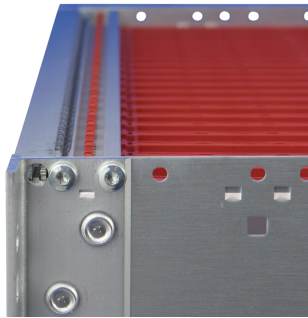

21500-029 EUROPACPRO 19" SUBRACK KIT FOR RAILWAY, RETROFIT SHIELDING, SNCF, 3 U, 84 HP, 320 MM

KEY FEATURES

SNCF listed, EuropacPRO-fer, tested to NF F 61-005 and NF F 60-002

The 19" bracket is firmly fixed to the side panel (tox-cold welded) and is especially suited for high mechanical stresses (vibration resistance)

Lateral support bars to NFF standard facilitate insertion of subrack into the (cabinet) frame. The double 19" screwing position adds to additional safety (NFF standard)

IP 20, in accordance with IEC 60529

Modifications such as cutouts, different finishes or dimensions available

Supplied as space-saving flat-pack

Aluminum construction

Horizontal rail type "Heavy"

PRODUCT ATTRIBUTES

Product Type: Subrack/Chassis

Rack Height: 3 U

Rack Width: 84 HP

Depth: 320 mm

For Mounting: Backplane

Board Depth: 220 mm

EMC Shielding: No

EMC Gasket Type: Textile

Static Load: 15 kg