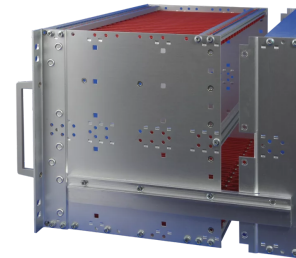

21500-029 EUROPACPRO 19" SUBRACK KIT FOR RAILWAY, RETROFIT SHIELDING, SNCF, 3 U, 84 HP, 320 MM

KEY FEATURES

SNCF listed, EuropacPRO-fer, tested to NF F 61-005 and NF F 60-002

The 19" bracket is firmly fixed to the side panel (tox-cold welded) and is especially suited for high mechanical stresses (vibration resistance)

Lateral support bars to NFF standard facilitate insertion of subrack into the (cabinet) frame. The double 19" screwing position adds to additional safety (NFF standard)

IP 20, in accordance with IEC 60529

Modifications such as cutouts, different finishes or dimensions available

Supplied as space-saving flat-pack

Aluminum construction

Horizontal rail type "Heavy"

PRODUCT ATTRIBUTES

Product Type: Subrack/Chassis

Rack Height: 3 U

Rack Width: 84 HP

Depth: 320 mm

For Mounting: Backplane

Board Depth: 220 mm

EMC Shielding: No

EMC Gasket Type: Textile

Static Load: 15 kg