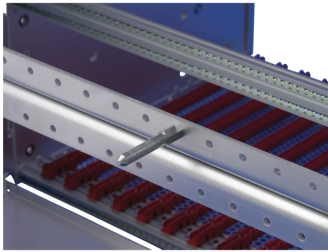

21500-029 EUROPACPRO 19" SUBRACK KIT FOR RAILWAY, RETROFIT SHIELDING, SNCF, 3 U, 84 HP, 320 MM

KEY FEATURES

SNCF listed, EuropacPRO-fer, tested to NF F 61-005 and NF F 60-002

The 19" bracket is firmly fixed to the side panel (tox-cold welded) and is especially suited for high mechanical stresses (vibration resistance)

Lateral support bars to NFF standard facilitate insertion of subrack into the (cabinet) frame. The double 19" screwing position adds to additional safety (NFF standard)

IP 20, in accordance with IEC 60529

Modifications such as cutouts, different finishes or dimensions available

Supplied as space-saving flat-pack

Aluminum construction

Horizontal rail type "Heavy"

PRODUCT ATTRIBUTES

Product Type: Subrack/Chassis