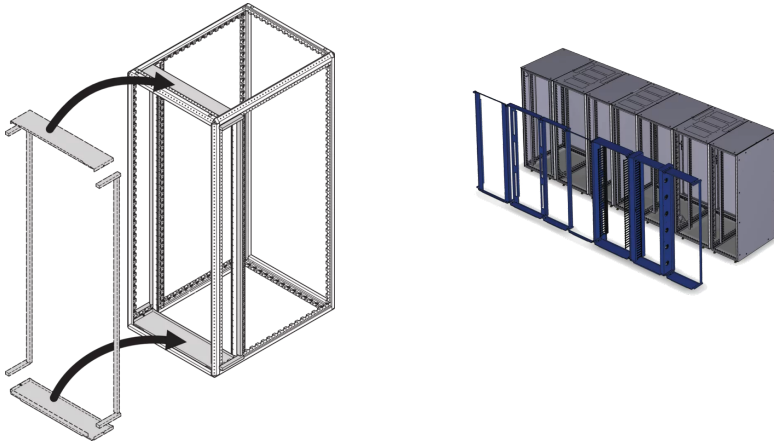

## 21130-602 VARISTAR AIR SEPARATION BLANKING COVER, PLAIN, 600W, 70 MM RECESSED 19" PLANE, 2200H

### KEY FEATURES

Covers prevent mixing of warm exhaust air with cold inbound air

Network and server cabinets can be arranged side by side

Gaskets, UL 94 HF-1, -20 °C ... 100° C

For 19" plane fitted with recess (70, 145, 220 mm), suitable baffle plates are available

Covers solid

Air separation, covers for 600 mm wide cabinets with different installation depths

Height: 2200 mm