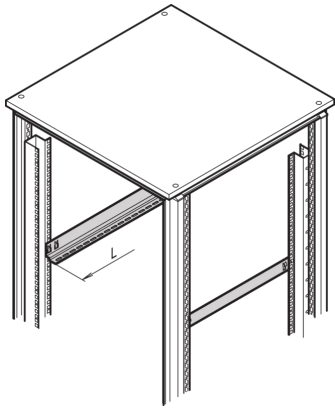

21127-198 EURORACK SLIDE RAIL, 25 KG, 800D, 5 PAIRS

KEY FEATURES

St, 1.5 mm, finish AlZn

Static load-carrying capacity 25 kg per pair

Support shelf of heavy 19" chassis

For assembly on the 19" panel/slide mounts

Wide support surface

Can be attached in 1 U increments

PRODUCT ATTRIBUTES

Product Type: Slide Rail

Product Family: Eurorack

Length: 620 mm

Depth: 800 mm

Static Load: 25 kg

ADDITIONAL PRODUCT DETAILS

Eurorack Slide Rail with 25 kg load capacity for mounting on the cabinet uprights or 19" panel/slide mounts. The slide rail supports shelf of heavy 19" Chassis.

Standard distance for servers $d = 740$ mm. For assembly 4 pieces panel/slide mounts are necessary (please order separately, see panel/slide mount).