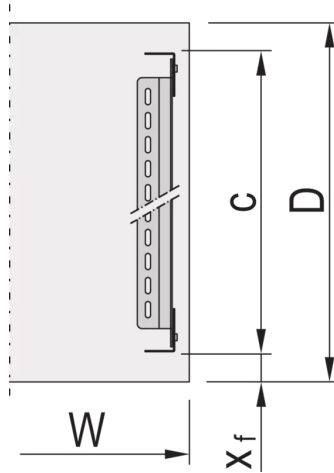

21127-198 EURORACK SLIDE RAIL, 25 KG, 800D, 5 PAIRS

KEY FEATURES

St, 1.5 mm, finish AlZn

Static load-carrying capacity 25 kg per pair

Support shelf of heavy 19" chassis

For assembly on the 19" panel/slide mounts

Wide support surface

Can be attached in 1 U increments

PRODUCT ATTRIBUTES

Product Type: Slide Rail

Product Family: Eurorack

Length: 620 mm

Depth: 800 mm

Static Load: 25 kg

ADDITIONAL PRODUCT DETAILS

Eurorack Slide Rail with 25 kg load capacity for mounting on the cabinet uprights or 19" panel/slide mounts. The slide rail supports shelf of heavy 19" Chassis.

Standard distance for servers $d = 740$ mm. For assembly 4 pieces panel/slide mounts are necessary (please order separately, see panel/slide mount).