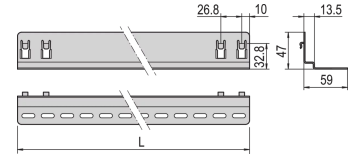

21127-198 EURORACK SLIDE RAIL, 25 KG, 800D, 5 PAIRS

KEY FEATURES

St, 1.5 mm, finish AlZn

Static load-carrying capacity 25 kg per pair

Support shelf of heavy 19" chassis

For assembly on the 19" panel/slide mounts

Wide support surface

Can be attached in 1 U increments

PRODUCT ATTRIBUTES

Product Type: Slide Rail

Product Family: Eurorack

Length: 620 mm

Depth: 800 mm

Static Load: 25 kg

ADDITIONAL PRODUCT DETAILS

Eurorack Slide Rail with 25 kg load capacity for mounting on the cabinet uprights or 19" panel/slide mounts. The slide rail supports shelf of heavy 19" Chassis.

Standard distance for servers $d = 740$ mm. For assembly 4 pieces panel/slide mounts are necessary (please order separately, see panel/slide mount).