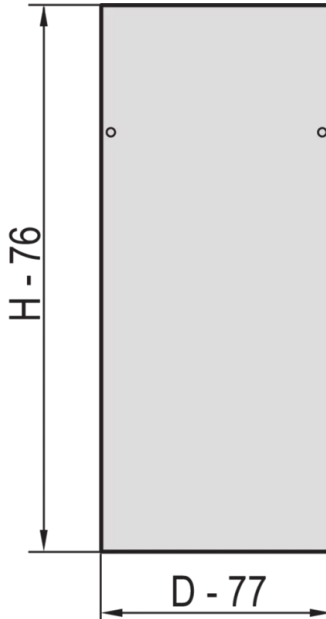

## 21117-164 EURORACK SIDE PANEL WITH SIDE PANEL CATCHES, RAL 7035, 47 U 600D

### KEY FEATURES

Assembly to frame with 2 side panel catches

St, 1 mm

### PRODUCT ATTRIBUTES

Product Type: Cabinet/Rack Panel

Product Family: Eurorack

Type: Side Panel

Color: Light Grey

Color Code: RAL 7035

Rack Height: 47 U

Height: 2198 mm

Depth: 600 mm