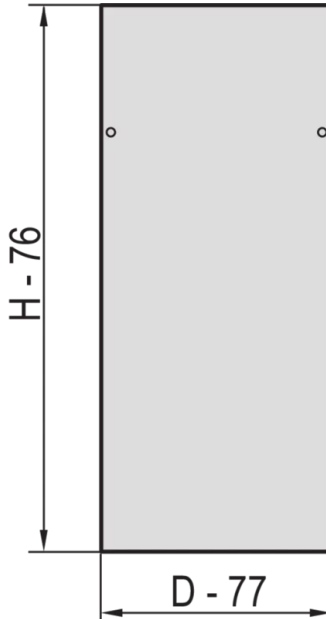

21117-159 EURORACK SIDE PANEL WITH SIDE PANEL CATCHES, RAL 7035, 25 U
600D

KEY FEATURES

Assembly to frame with 2 side panel catches

St, 1 mm

PRODUCT ATTRIBUTES

Product Type: Cabinet/Rack Panel

Product Family: Eurorack

Type: Side Panel

Color: Light Grey

Color Code: RAL 7035

Rack Height: 25 U

Height: 1220 mm

Depth: 600 mm

ADDITIONAL PRODUCT DETAILS

Steel Side Panels for aluminum frame with quick fastner for easy mounting and installation.