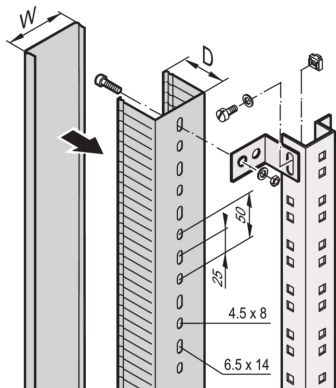

21100-123 MOUNTING KIT FOR CABLE CHANNEL

KEY FEATURES

Mounting Kit for Cable Channel

PRODUCT ATTRIBUTES

Product Type: Mounting Kit

Depth: 60 mm

ADDITIONAL PRODUCT DETAILS

Mounting Kit for Cable Channel.