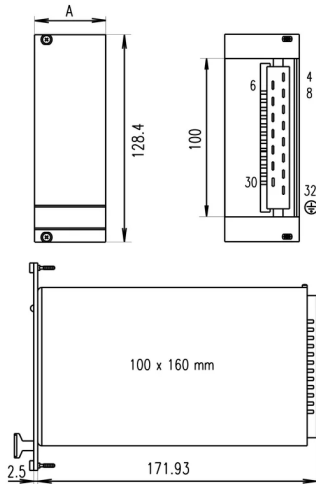

21006-959 PSU FRONT PANEL FOR SLE, 3 U, 3 HP, SHIELDED, 2.5 MM, AL, FRONT ANODIZED, REAR CONDUCTIVE

**KEY FEATURES**

Front Panel, Al, Front anodized, rear conductive, with vertical Slots for EMC Contact Strips

**PRODUCT ATTRIBUTES**

Accessory Type: Front panel

Works With: 19" Power Supplies

Material: Aluminum

Front Finish: Anodized

Rear Finish: Conductive

Treated Edges: No

Rack Height: 3 U

Rack Width: 3 HP

Height: 128.4 mm

Width: 14.9 mm

Depth: 2.5 mm

Package Quantity: 1