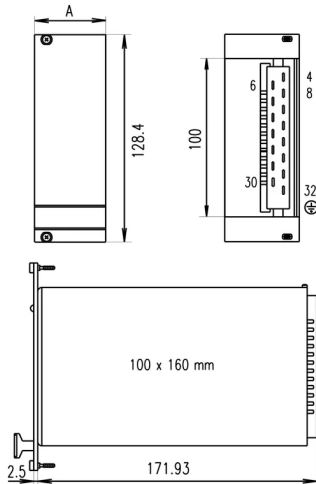

21006-943 PSU FRONT PANEL FOR MAXPOWER 100, SINGLE, 3 U, 6 HP, SHIELDED, 2.5 MM, AL, FRONT ANODIZED, REAR CONDUCTIVE

**KEY FEATURES**

Front Panel, Al, Front anodized, rear conductive, with vertical Slots for EMC Contact Strips

**PRODUCT ATTRIBUTES**

Accessory Type: Front panel

Works With: 19" Power Supplies

Material: Aluminum

Front Finish: Anodized

Rear Finish: Conductive

Treated Edges: No

Rack Height: 3 U

Rack Width: 6 HP

Height: 128.4 mm

Width: 30.14 mm

Depth: 2.5 mm

Package Quantity: 1