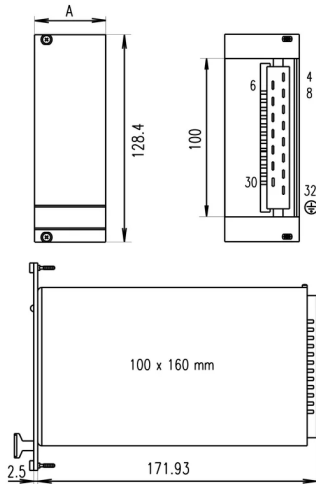

SCHROFF

21005-451 PSU FRONT PANEL FOR PSM, TRIPLE, 3 U, 10 HP, SHIELDED, 2.5 MM, AL, FRONT ANODIZED, REAR CONDUCTIVE

## PRODUCT ATTRIBUTES

Accessory Type: Front panel

Works With: 19" Power Supplies

Material: Aluminum

Front Finish: Anodized

Rear Finish: Conductive

Treated Edges: No

Rack Height: 3 U

Rack Width: 10 HP

Height: 128.4 mm

Width: 50.46 mm

Depth: 2.5 mm

Package Quantity: 1