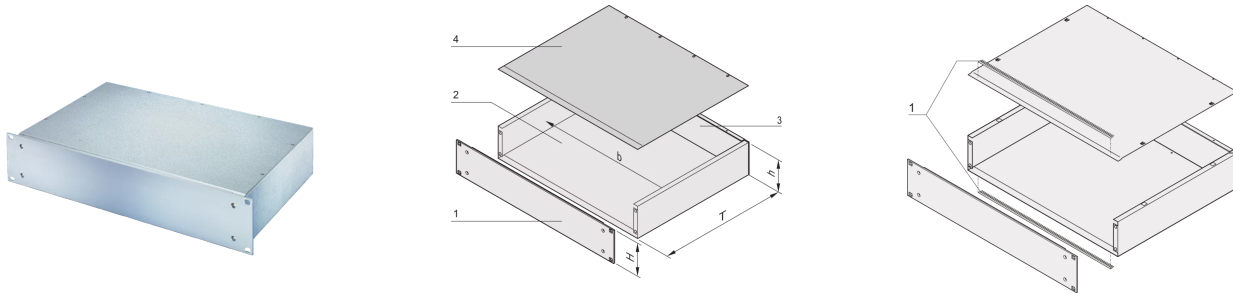

20860-126 MULTIPACPRO 19" CHASSIS, STEEL, ALZN, PLAIN TOP AND BASE, 2 U, 280 MM

KEY FEATURES

Steel (AlZn coated) with Al extrusion front panel

Detachable front and rear panel for easy machining

IP 20, in accordance with IEC 60529

Supplied as space-saving flat-pack

EMC shielding: Approx. 20dB(A) at 2GHz without shielding material. >40dB(A) at 1GHz with addition of stainless steel gasket between front panel and case body

Internal and external dimensions in accordance with: IEC 60297-3-101

Product Family: MultipacPRO

Type: Solid

Rack Height: 2 U

Depth: 280 mm

Usable Width: 447 mm

EMC Shielding: No (Retrofittable)

Mounting: Rack

ADDITIONAL PRODUCT DETAILS

This 19" chassis is a form of subrack which accepts horizontal board mounting or the mounting of non-standard components like transformers or other heavy load accessories typically mounted on a chassis plate. This version is produced from sheet metal, Al-Zn coated and have plain top and bottom covers.