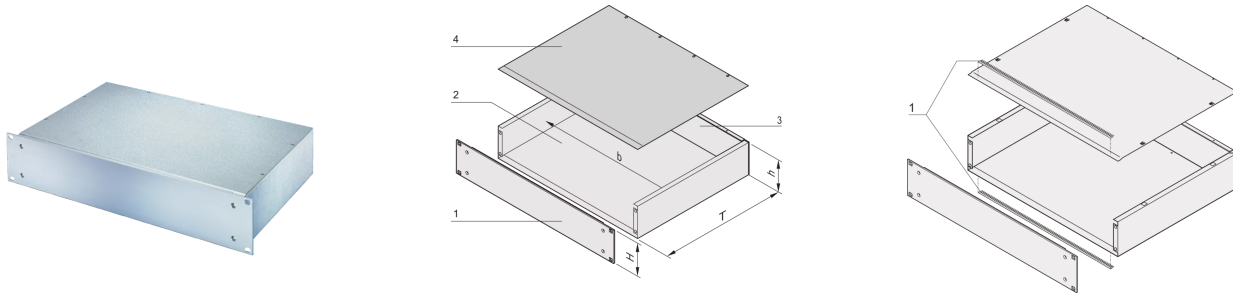

20860-121 MULTIPACPRO 19" CHASSIS, STEEL, ALZN, PLAIN TOP AND BASE, 1 U, 280 MM

KEY FEATURES

Steel (AlZn coated) with Al extrusion front panel

Detachable front and rear panel for easy machining

IP 20, in accordance with IEC 60529

Supplied as space-saving flat-pack

EMC shielding: Approx. 20dB(A) at 2GHz without shielding material. >40dB(A) at 1GHz with addition of stainless steel gasket between front panel and case body

Internal and external dimensions in accordance with: IEC 60297-3-101

Product Family: MultipacPRO

Type: Solid

Rack Height: 1 U

Depth: 280 mm

Usable Width: 447 mm

EMC Shielding: No (Retrofittable)

Mounting: Rack

ADDITIONAL PRODUCT DETAILS

This 19" chassis is a form of subrack which accepts horizontal board mounting or the mounting of non-standard components like transformers or other heavy load accessories typically mounted on a chassis plate. This version is produced from sheet metal, Al-Zn coated and have plain top and bottom covers.