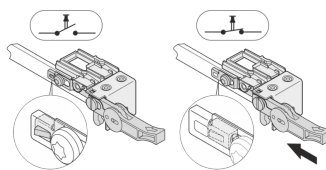

## 20849-235 MICROSWITCH FOR CARRIER COMPACT- AND FULL-SIZE-MODULE, NORMALLY OPEN, 10 PIECES