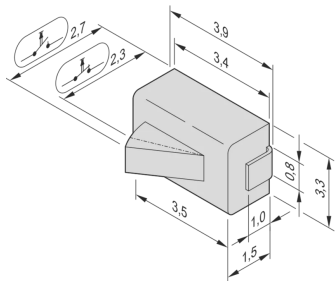

## 20849-235 MICROSWITCH FOR CARRIER COMPACT- AND FULL-SIZE-MODULE, NORMALLY OPEN, 10 PIECES