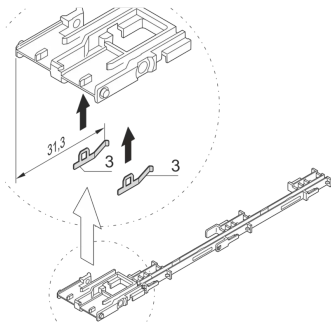

20849-021 ESD CLIP FOR STRUT FOR ADVANCEDMC

KEY FEATURES

ESD Clip

PRODUCT ATTRIBUTES

Product Type: Guide Rail

Type: ESD Clip

Works With: Guide Rails

Material: Stainless Steel