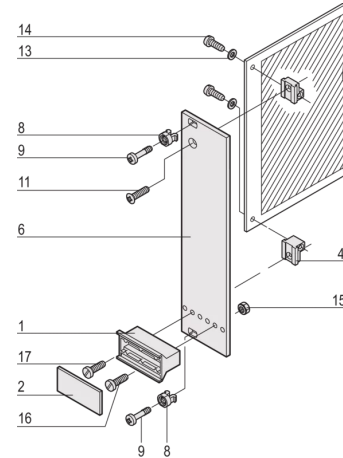

20818-018 PLUG-IN UNIT KIT WITH TRAPEZOID HANDLE, UNSHIELDED, GREY, 3 U, 4 HP

**KEY FEATURES**

Flat front panel

Handle without extraction function

**PRODUCT ATTRIBUTES**

Product Type: Front Panel

Type: Front Panel with Handle (PIU)

Handle Type: Trapezoid, Static

Mounting: Screw-on Front

EMC Shielding: No

Material: Aluminum

Front Finish: Anodized

Rear Finish: Passivated

Treated Edges: No

Rack Height: 3 U

Height: 128.4 mm

Rack Width: 4 HP

Width: 20 mm

Complies With: EN 45545-2, R22-R24, HL3; IEC 60297-3-101

Flammability Rating: UL® 94V-0

Package Quantity: 1

## ADDITIONAL PRODUCT DETAILS

---

Plug-in unit, with static handle and the flat front panel. The grey handle is assembled on the front panel.