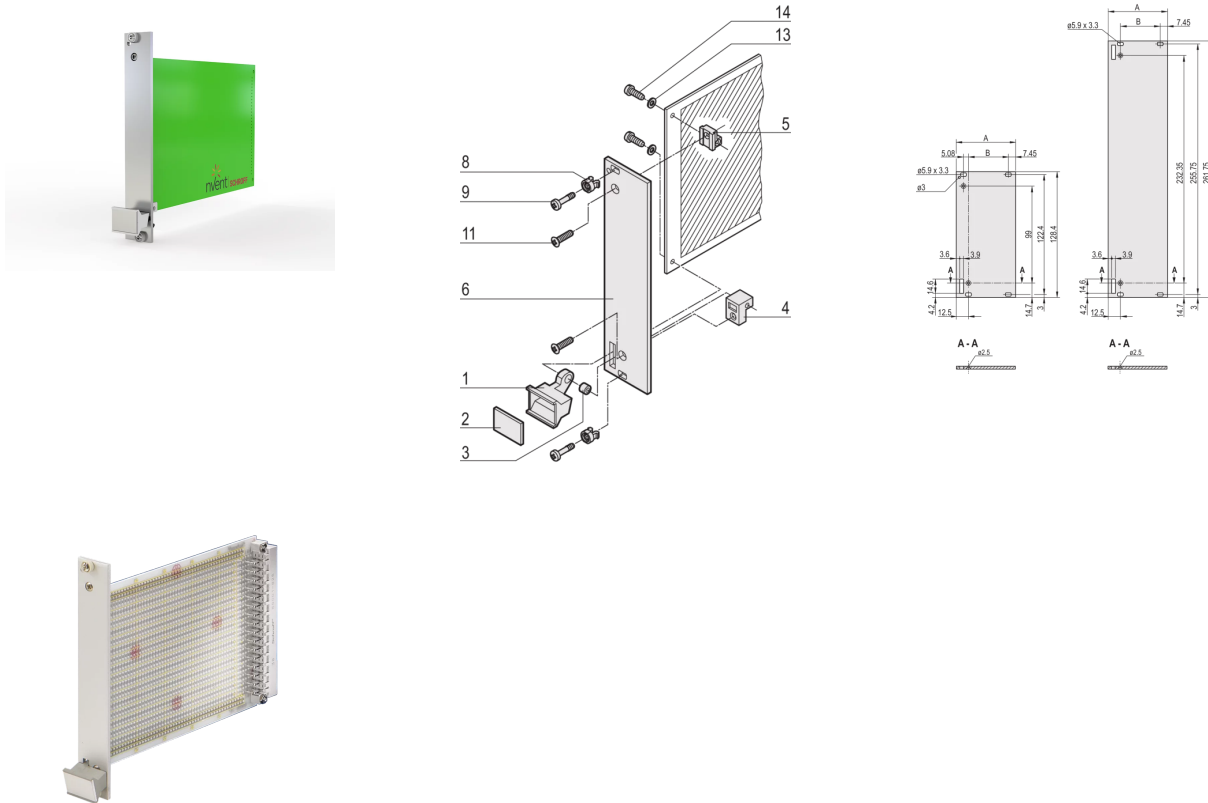

20817-457 PLUG-IN UNIT KIT WITH EXTRACTION HANDLE TYPE 1, UNSHIELDED, GREY, 3 U, 12 HP

KEY FEATURES

- Front panel, flat, unshielded
- Handle with extraction function

PRODUCT ATTRIBUTES

- Product Type: Front Panel
- Type: Front Panel with Handle (PIU)
- Handle Type: Trapezoid, Type 1
- Mounting: Screw-on Front
- EMC Shielding: No

Material: Aluminum

Front Finish: Anodized

Rear Finish: Passivated

Treated Edges: No

Rack Height: 3 U

Height: 128.4 mm

Rack Width: 12 HP

Width: 60.6 mm

Complies With: EN 45545-2, R22-R24, HL3; IEC 60297-3-101; IEEE 1101.1/11

Flammability Rating: UL® 94V-0

Package Quantity: 1

ADDITIONAL PRODUCT DETAILS

Plug-in unit, with extraction handle type 1 and flat panel. The grey handle is assembled on the front panel.