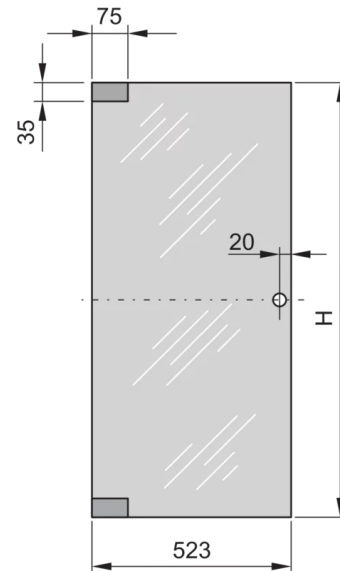

20117-749 EURORACK GLASS DOOR, 120° OPENING ANGLE, 38 U 600W

KEY FEATURES

Can be mounted on all four sides

Glass, smoke gray, Security, 6 mm

PRODUCT ATTRIBUTES

Product Type: Cabinet Door

Product Family: Eurorack

Type: Glass Door

Color: Light Grey

Color Code: RAL 7035

Rack Height: 38 U

Height: 1745 mm

Width: 523 mm

North America

All locations
+1.763.422.2661
Chat with us:
schroff.nvent.com