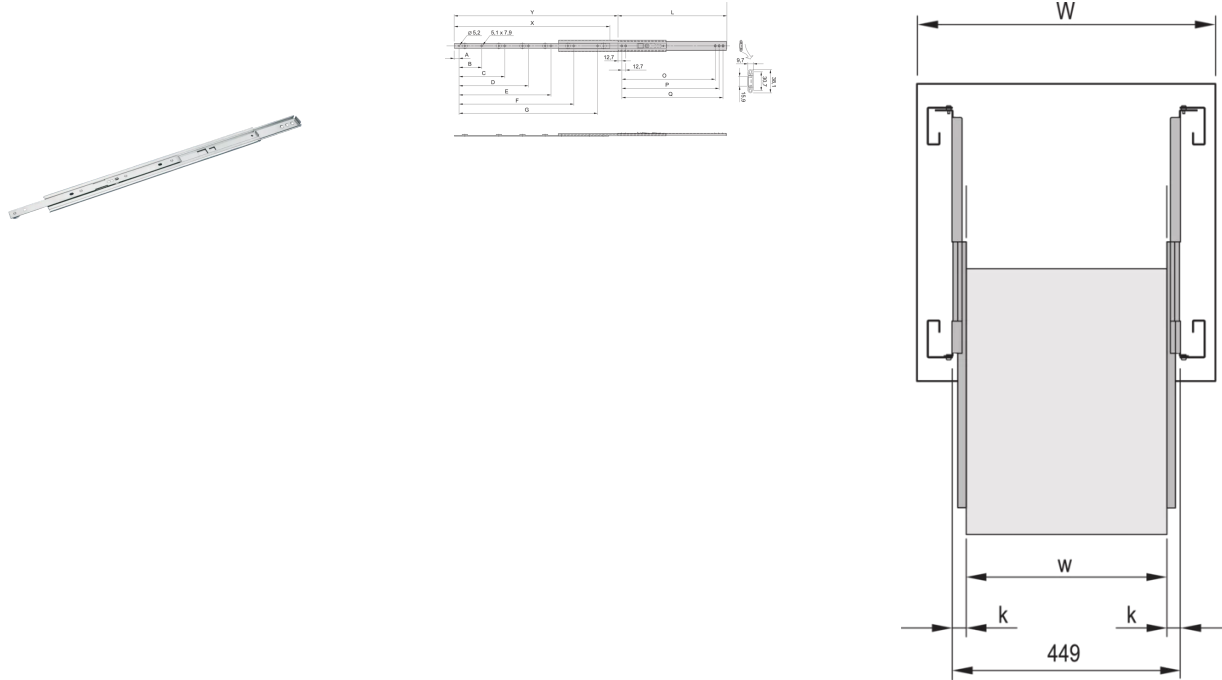

20110-094 TELESCOPIC SLIDE UNIVERSAL, 1 U, 559L

KEY FEATURES

Lateral mounting on the 19" uprights (19" plane remains free for fixing the extension/drawer)

Static load-carrying capacity per pair 23 - 39 kg

Can be removed

Extension length->-100-%

Rail width $k=9.7\text{-mm}$, max. installation width of extension/drawer $w = 429\text{ mm}$

PRODUCT ATTRIBUTES

Product Type: Telescopic Slide

Product Family: MultipacPRO

Type: Universal

Length: 559 mm

Static Load: 29 kg

ADDITIONAL PRODUCT DETAILS

Universal Telescopic Slide with > 100 % extension and up to 39 kg load capacity.

Universal telescopic Rails can also be fitted without additional components in non-standard applications, this also in other than 19" cabinets.