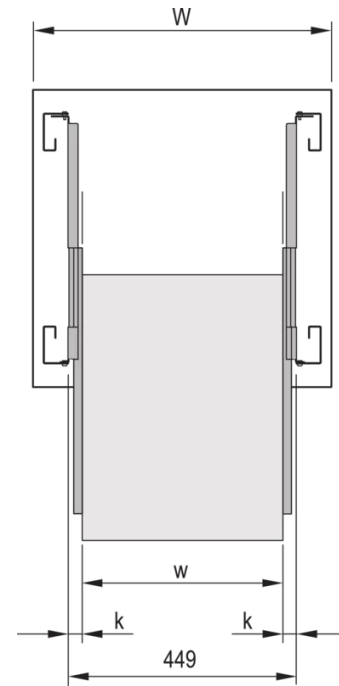

20110-092 TELESCOPIC SLIDE UNIVERSAL, 1 U, 457L

KEY FEATURES

Lateral mounting on the 19" uprights (19" plane remains free for fixing the extension/drawer)

Static load-carrying capacity per pair 23 - 39 kg

Can be removed

Extension length->-100-%

Rail width $k=9.7\text{-mm}$, max. installation width of extension/drawer $w = 429\text{ mm}$

PRODUCT ATTRIBUTES

Product Type: Telescopic Slide

Product Family: MultipacPRO

Type: Universal

Length: 457 mm

Static Load: 34 kg

ADDITIONAL PRODUCT DETAILS

Universal Telescopic Slide with > 100 % extension and up to 39 kg load capacity.

Universal telescopic Rails can also be fitted without additional components in non-standard applications, this also in other than 19" cabinets.