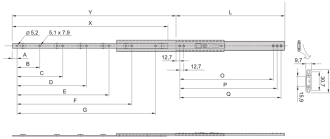

20110-092 TELESCOPIC SLIDE UNIVERSAL, 1 U, 457L

KEY FEATURES

Lateral mounting on the 19" uprights (19" plane remains free for fixing the extension/drawer)

Static load-carrying capacity per pair 23 - 39 kg

Can be removed

Extension length->-100-%

Rail width $k=9.7\text{-mm}$, max. installation width of extension/drawer $w = 429\text{ mm}$

PRODUCT ATTRIBUTES

Product Type: Telescopic Slide

Product Family: MultipacPRO

Type: Universal

Length: 457 mm

Static Load: 34 kg

ADDITIONAL PRODUCT DETAILS

Universal Telescopic Slide with > 100 % extension and up to 39 kg load capacity.

Universal telescopic Rails can also be fitted without additional components in non-standard applications, this also in other than 19" cabinets.