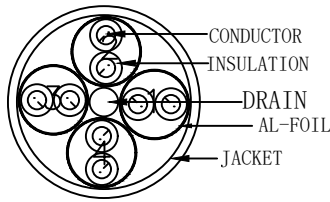

PIN OUT

CN1 (568B)		CN2 (568B)	
WHITE-ORANGE	1	1	WHITE-ORANGE
ORANGE	2	2	ORANGE
WHITE-GREEN	3	3	WHITE-GREEN
GREEN	6	6	GREEN
BLUE	4	4	BLUE
WHITE-BLUE	5	5	WHITE-BLUE
WHITE-BROWN	7	7	WHITE-BROWN
BROWN	8	8	BROWN
SHELL		DRAIN	SHELL

NOTE:

1. ELECTRICAL TEST:100% OPEN SHORT, MISS WIRE TEST
2. FLUKE Channel TEST:
TEST LIMIT:ISO11801 Channel Class EA
3. Working temperature:-20°C~+75°C
Storage temperature:-20°C~+80°C
4. RoHS AND REACH compliant
5. Spray WORD:CAT6A U/FTP 4x2x32AWG/7 RECYCLED TPE ISO11801 & EN50173 & ANSI/TIA568. 2-D
6. Minimum of the bending radius is 4*OD (Suitable for all meters)

MATERIAL LIST:

NO.	PARTS NAME	SPECIFICATION DESCRIPTION	QT'Y	REMARK
③	OVER MOLD	RECYCLED PVC GREEN PANTONE 3278C	2	
②	PLUG	RJ45 8P8C SHIELDED PLUG, PIN GOLD PLATED 3U", THE SHELL PLATED NICKEL, COLOUR:TRANSPARENT GREEN	2	
①	CABLE	CAT. 6A U/FTP CABLE (32AWG BC+RECYCLED INSULATION*1P+AL-FOIL)*4+DRAIN JACKET:RECYCLED TPE GREEN PANTONE 3278C OD:3. 8±0. 2MM	1	
		NEW	2023-11-30	A
BY	CHK	REVISION RECORD MODIFICATIONS	DATE	REV.

ITEM NO.	DESC.	LENGTH (mm)	The proportion of RECYCLED certification materials
21. 45. 3337	ROLINE RECYCLED U/FTP PatchCord Cat6A/C1.EA, SLIM, green, 5m	5000±100	61.60%
21. 45. 3336	ROLINE RECYCLED U/FTP PatchCord Cat6A/C1.EA, SLIM, green, 3m	3000±50	60.70%
21. 45. 3335	ROLINE RECYCLED U/FTP PatchCord Cat6A/C1.EA, SLIM, green, 2m	2000±30	59.70%
21. 45. 3334	ROLINE RECYCLED U/FTP PatchCord Cat6A/C1.EA, SLIM, green, 1.5m	1500±30	58.80%
21. 45. 3333	ROLINE RECYCLED U/FTP PatchCord Cat6A/C1.EA, SLIM, green, 1m	1000±20	57.40%
21. 45. 3332	ROLINE RECYCLED U/FTP PatchCord Cat6A/C1.EA, SLIM, green, 0.5m	500±20	54.70%
21. 45. 3331	ROLINE RECYCLED U/FTP PatchCord Cat6A/C1.EA, SLIM, green, 0.3m	300±10	52.80%
21. 45. 3330	ROLINE RECYCLED U/FTP PatchCord Cat6A/C1.EA, SLIM, green, 0.15m	150±10	50.70%