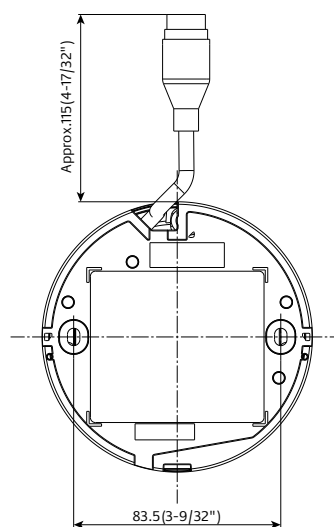

*1 Converted value

*2 Smart Coding(GOP and AUTO VIQS) is not available when setting 30fps.

*3 It may be necessary to upgrade the firmware to use these protocols.

*4 Only when installation work is properly performed according to the Installation Guide and appropriate waterproof treatment is performed.

Appearance

Unit : mm (inches)