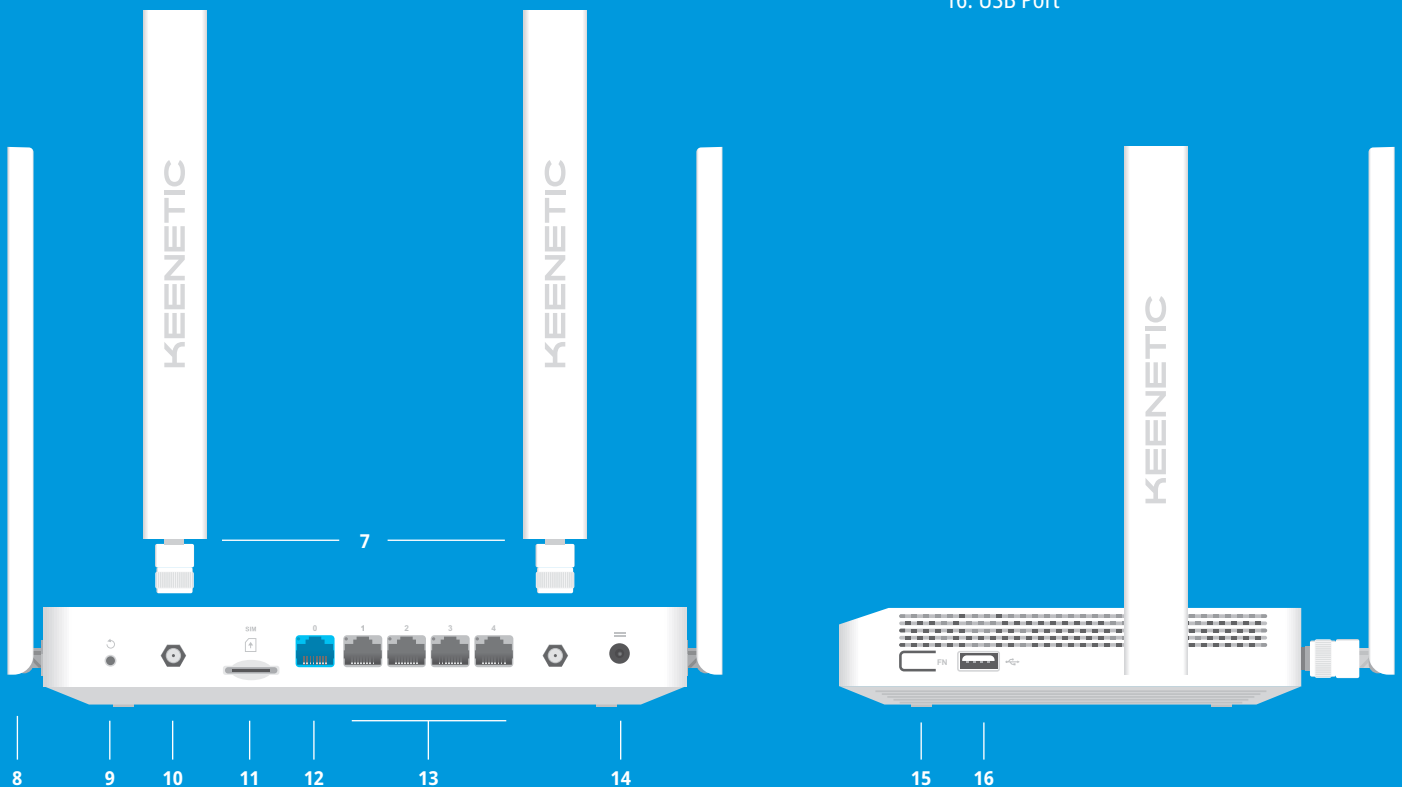

1. Status LED
2. Internet LED
3. Mobile Network LED
4. FN LED
5. Wi-Fi LED
6. Wi-Fi Control Button