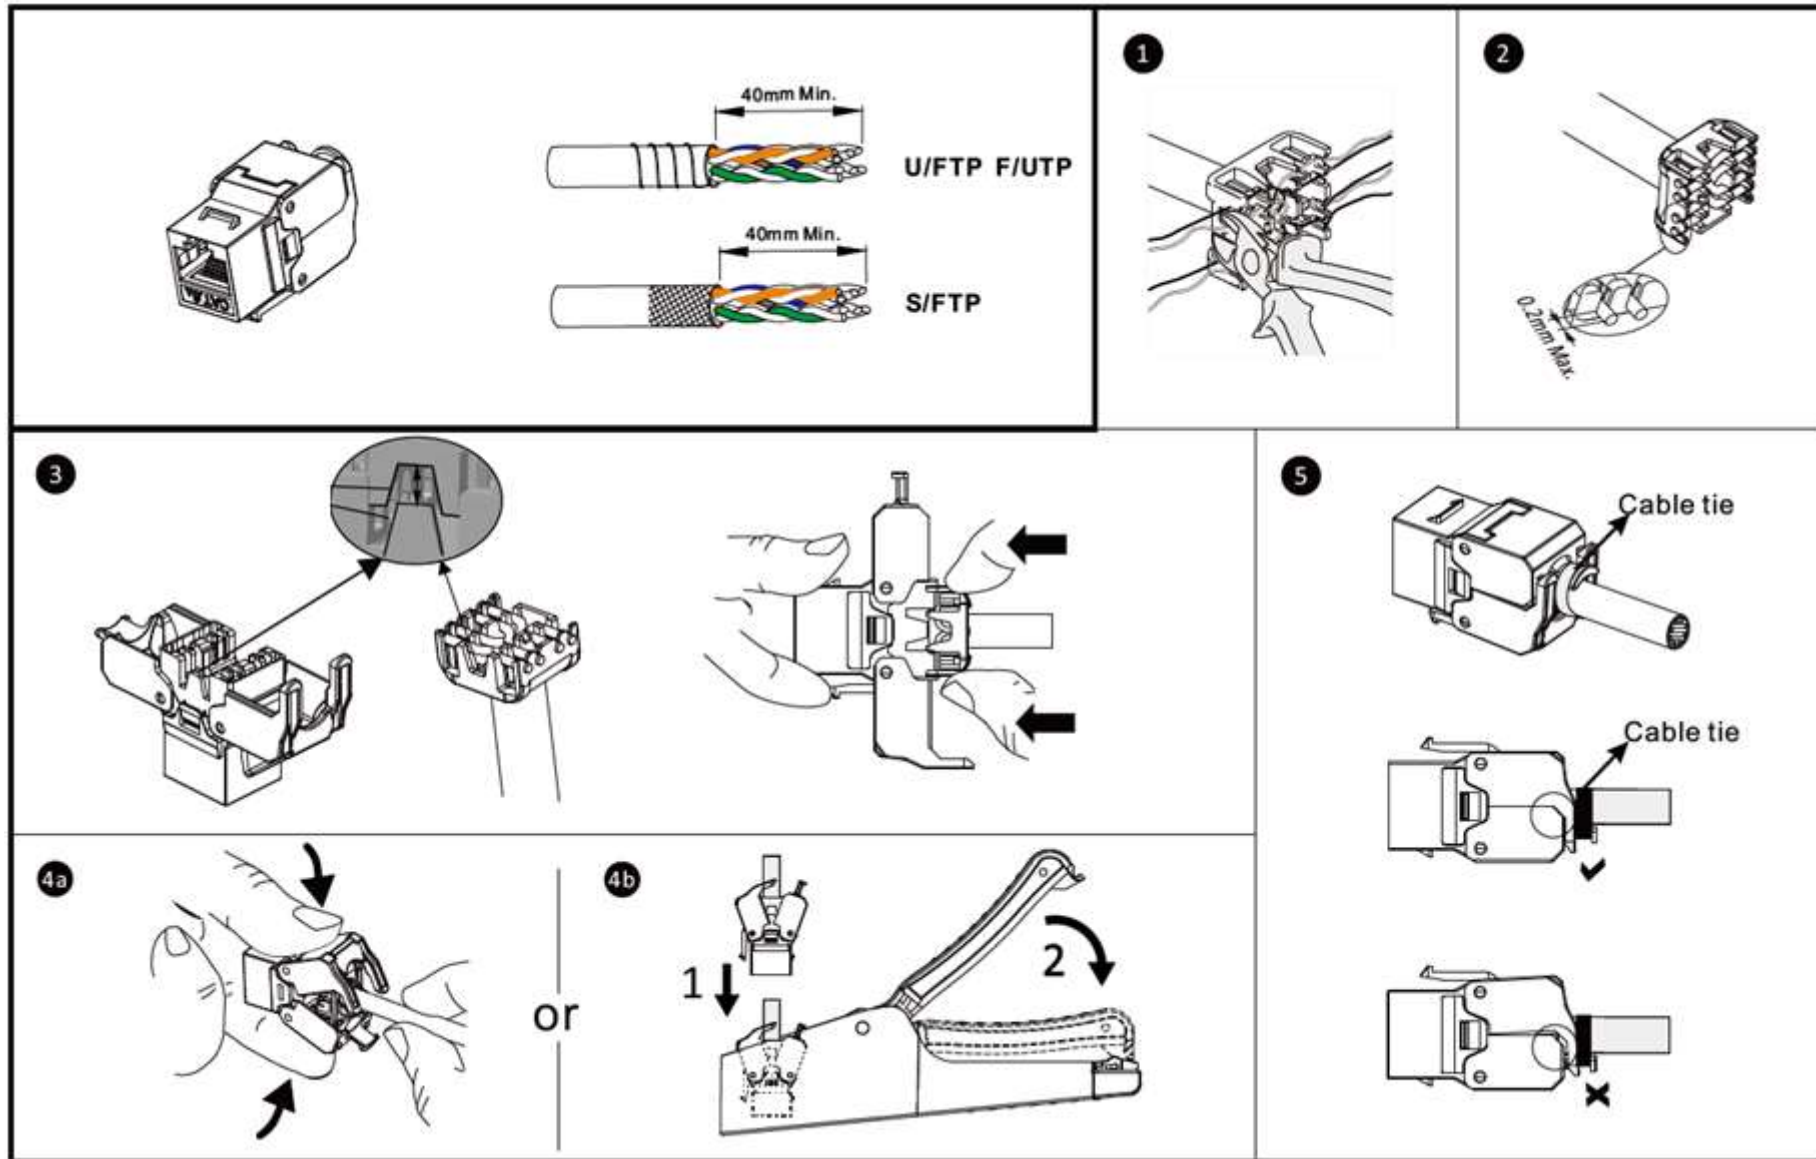

ROLINE Cat.6A (Class EA) Keystone, RJ-45, STP, with shutter, tool-free, silver

21.17.0326

Installation Instructions

The mated plug should comply with IEC 60603-7.