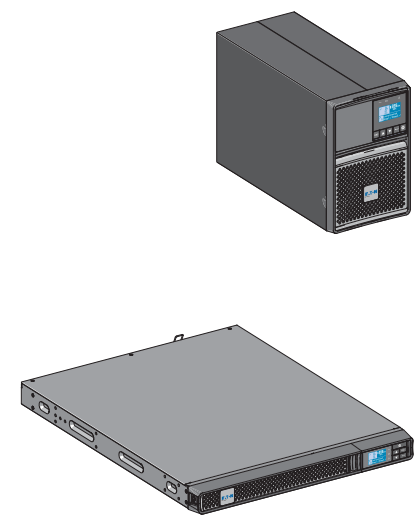

www.eaton.com

www.eaton.com

Tower models
5P650IG2
5P850IG2
5P1150IG2
5P1550IG2

1U Rack models
5P650IRG2
5P850IRG2
5P1150IRG2
5P1550IRG2

Quick Start

614-40230-00